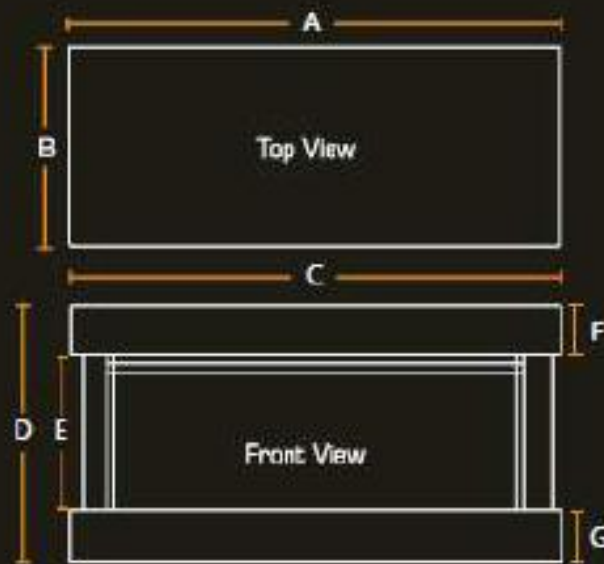

HUIS & HAARD

haarden & kachels

// Winchester

A	1200mm	F	140mm
B	404mm	G	140mm
C	1200mm	H	87mm
D	611mm	I	317.5mm
E	331mm	J	72.5mm