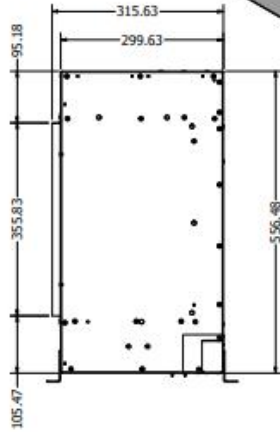

HUIS & HAARD

haarden & kachels

Club 125e Front
Alle maten in mm
All sizes in mm
Alle Größen in mm

1261.63
Outside Plaster Kit

1261.63
Outside Plaster Kit

HUIS & HAARD

haarden & kachels

Club 125e corner
Alle maten in mm
All sizes in mm
Alle Größen in mm

HUIS & HAARD

haarden & kachels

Club 125e 3 side
Alle maten in mm
All sizes in mm
Alle Größen in mm