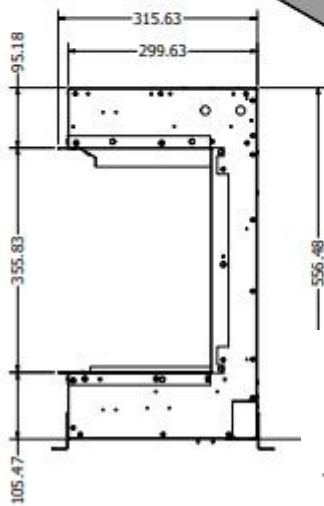

HUIS & HAARD

haarden & kachels

Club 125e Front
Alle maten in mm
All sizes in mm
Alle Größen in mm

1261.63
Outside Plaster Kit

1261.63
Outside Plaster Kit

HUIS & HAARD

haarden & kachels

Club 125e corner
Alle maten in mm
All sizes in mm
Alle Größen in mm

HUIS & HAARD

haarden & kachels

Club 125e 3 side
Alle maten in mm
All sizes in mm
Alle Größen in mm