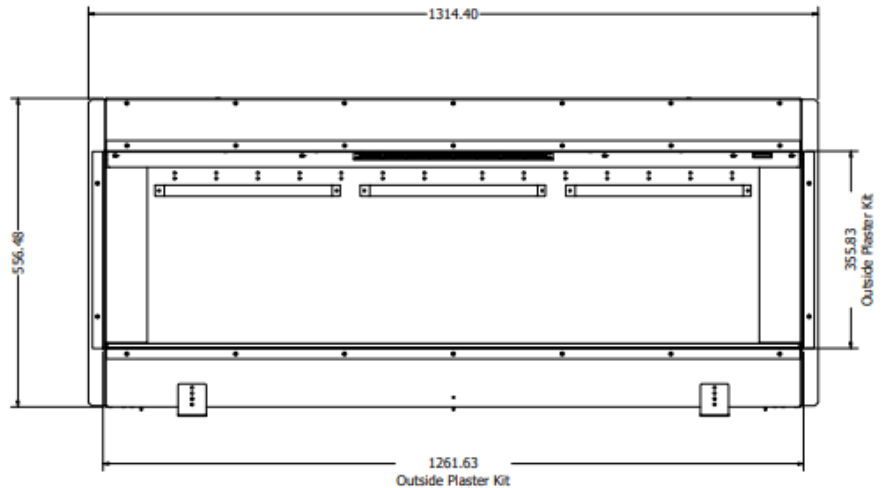

HUIS & HAARD

haarden & kachels

Club 125e Front
Alle maten in mm
All sizes in mm
Alle Größen in mm

1261.63
Outside Plaster Kit

1261.63
Outside Plaster Kit

HUIS & HAARD

haarden & kachels

Club 125e corner
Alle maten in mm
All sizes in mm
Alle Größen in mm

HUIS & HAARD

haarden & kachels

Club 125e 3 side
Alle maten in mm
All sizes in mm
Alle Größen in mm