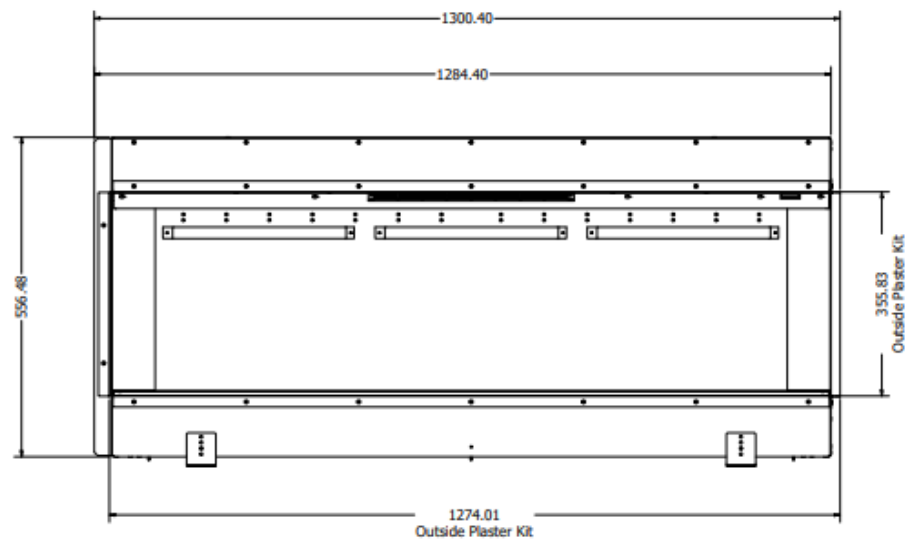

HUIS & HAARD

haarden & kachels

Club 125e Front
Alle maten in mm
All sizes in mm
Alle Größen in mm

1261.63
Outside Plaster Kit

1261.63
Outside Plaster Kit

HUIS & HAARD

haarden & kachels

Club 125e corner
Alle maten in mm
All sizes in mm
Alle Größen in mm

HUIS & HAARD

haarden & kachels

Club 125e 3 side
Alle maten in mm
All sizes in mm
Alle Größen in mm