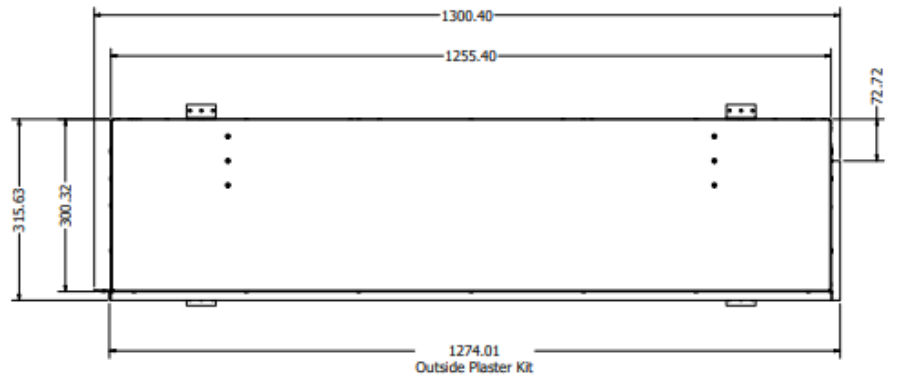

HUIS & HAARD

haarden & kachels

Club 125e Front
Alle maten in mm
All sizes in mm
Alle Größen in mm

1261.63
Outside Plaster Kit

1261.63
Outside Plaster Kit

HUIS & HAARD

haarden & kachels

Club 125e corner
Alle maten in mm
All sizes in mm
Alle Größen in mm

HUIS & HAARD

haarden & kachels

Club 125e 3 side
Alle maten in mm
All sizes in mm
Alle Größen in mm