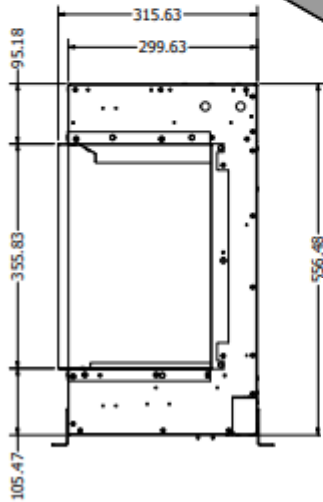

HUIS & HAARD

haarden & kachels

Club 125e Front
Alle maten in mm
All sizes in mm
Alle Größen in mm

1261.63
Outside Plaster Kit

1261.63
Outside Plaster Kit

HUIS & HAARD

haarden & kachels

Club 125e corner
Alle maten in mm
All sizes in mm
Alle Größen in mm

HUIS & HAARD

haarden & kachels

Club 125e 3 side
Alle maten in mm
All sizes in mm
Alle Größen in mm