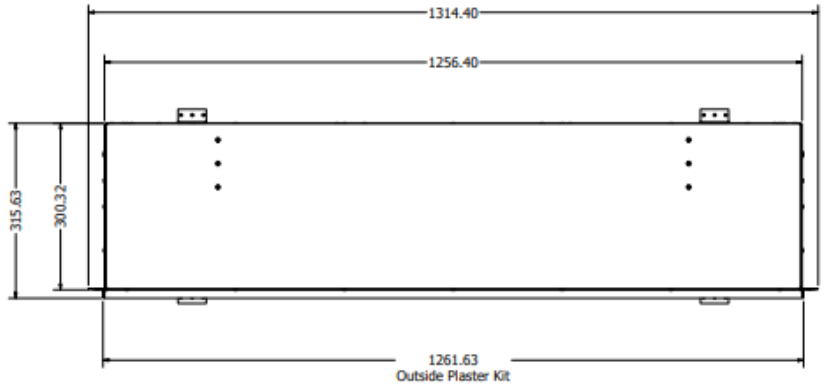

HUIS & HAARD

haarden & kachels

Club 125e Front
Alle maten in mm
All sizes in mm
Alle Größen in mm

1261.63
Outside Plaster Kit

1261.63
Outside Plaster Kit

HUIS & HAARD

haarden & kachels

Club 125e corner
Alle maten in mm
All sizes in mm
Alle Größen in mm

HUIS & HAARD

haarden & kachels

Club 125e 3 side
Alle maten in mm
All sizes in mm
Alle Größen in mm