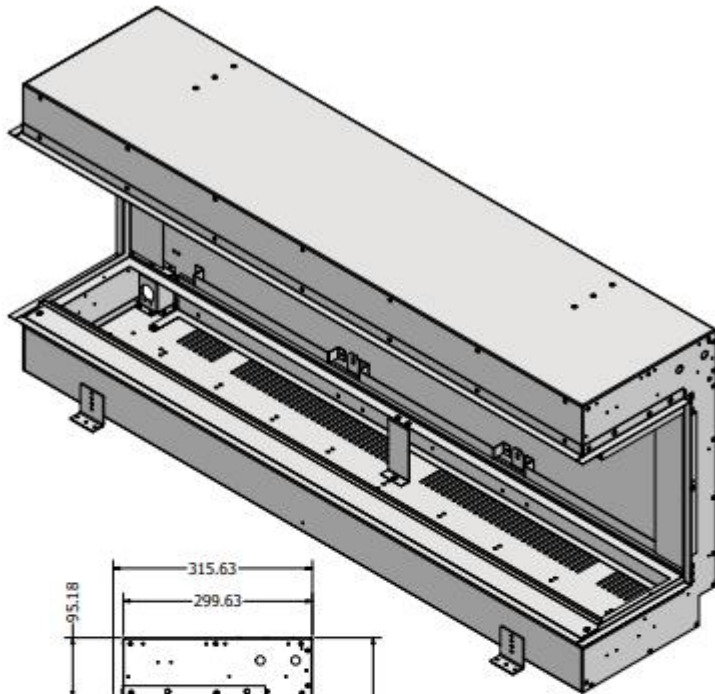

HUIS & HAARD

haarden & kachels

Club 125e Front
Alle maten in mm
All sizes in mm
Alle Größen in mm

1261.63
Outside Plaster Kit

1261.63
Outside Plaster Kit

HUIS & HAARD

haarden & kachels

Club 125e corner
Alle maten in mm
All sizes in mm
Alle Größen in mm

HUIS & HAARD

haarden & kachels

Club 125e 3 side
Alle maten in mm
All sizes in mm
Alle Größen in mm