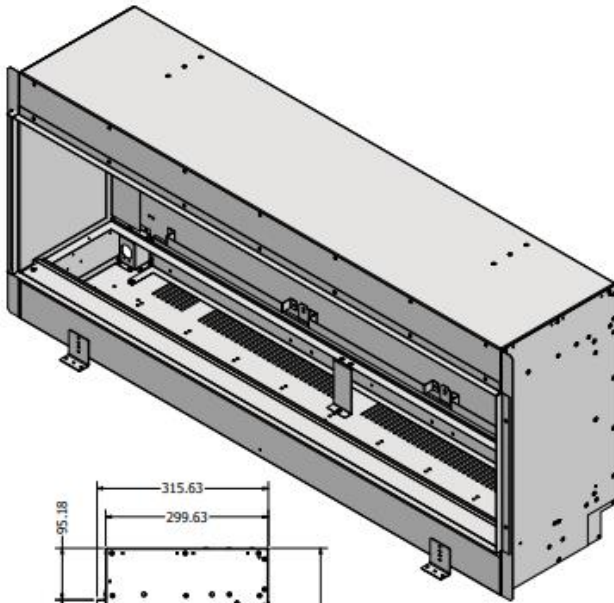

HUIS & HAARD

haarden & kachels

Club 125e Front
Alle maten in mm
All sizes in mm
Alle Größen in mm

1261.63
Outside Plaster Kit

1261.63
Outside Plaster Kit

HUIS & HAARD

haarden & kachels

Club 125e corner
Alle maten in mm
All sizes in mm
Alle Größen in mm

HUIS & HAARD

haarden & kachels

Club 125e 3 side
Alle maten in mm
All sizes in mm
Alle Größen in mm