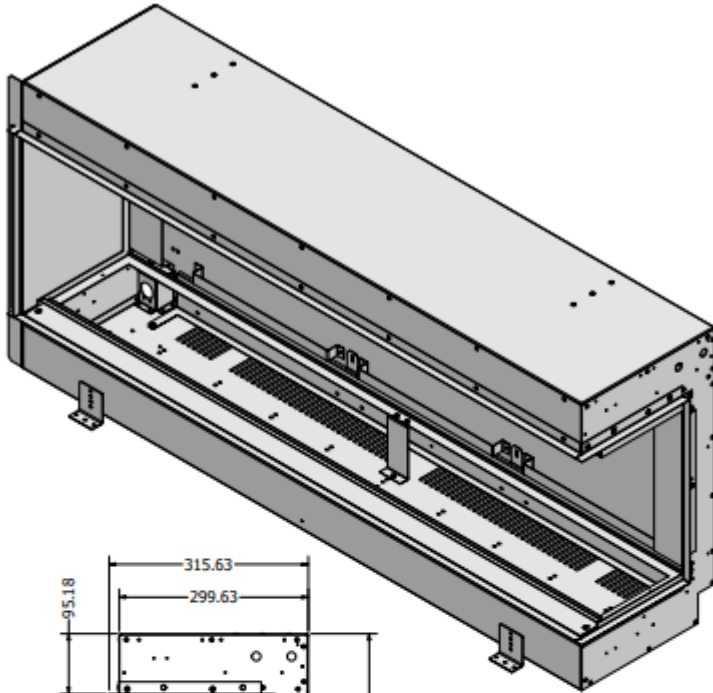

HUIS & HAARD

haarden & kachels

Club 125e Front
Alle maten in mm
All sizes in mm
Alle Größen in mm

1261.63
Outside Plaster Kit

1261.63
Outside Plaster Kit

HUIS & HAARD

haarden & kachels

Club 125e corner
Alle maten in mm
All sizes in mm
Alle Größen in mm

HUIS & HAARD

haarden & kachels

Club 125e 3 side
Alle maten in mm
All sizes in mm
Alle Größen in mm