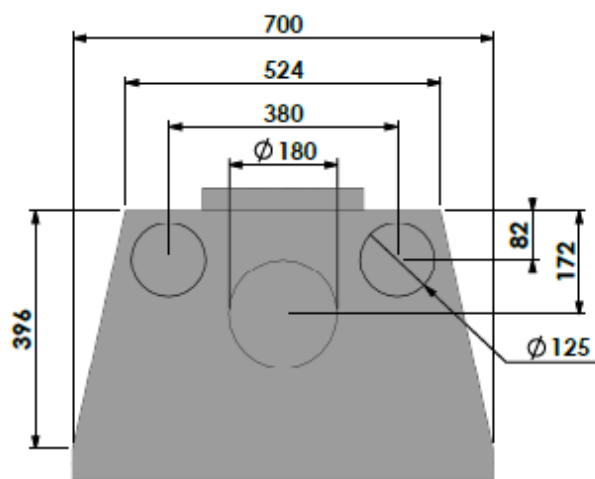

* = optional air inlet

barbas

Barbas Bellfires B.V.
Hellenstraat 17
5681 AB Bladel
The Netherlands
www.barbasbellfires.com

Universal 6-75 frameless

Modifications reserved

Scale 1:10
Unit mm
Revision 0