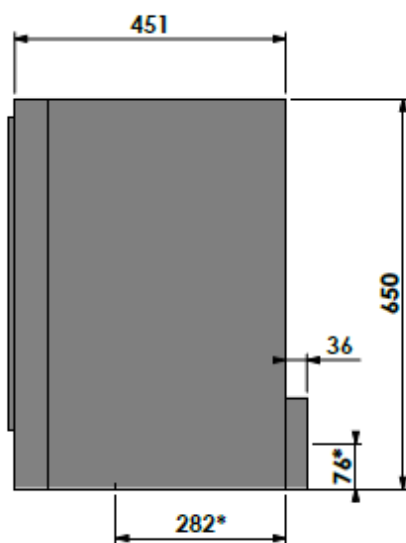

* = optional air inlet

barbas

Barbas Bellfires B.V.
Hellenstraat 17
5681 AB Bladel
The Netherlands
www.barbasbellfires.com

Universal 6-75 frameless

Modifications reserved

Scale 1:10
Unit mm
Revision 0