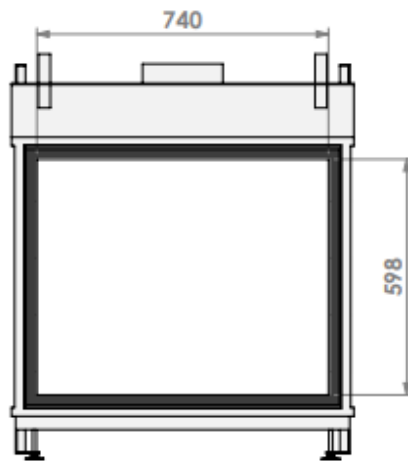

HUIS & HAARD

haarden & kachels

belfires

Barbas Belfires B.V.
Hallenstraat 17
5531 AB Bladel
The Netherlands
www.barbasbelfires.com

Derby Large-3 hidden door

Modifications reserved

Scale: 1:15
Unit: mm

Page: 0