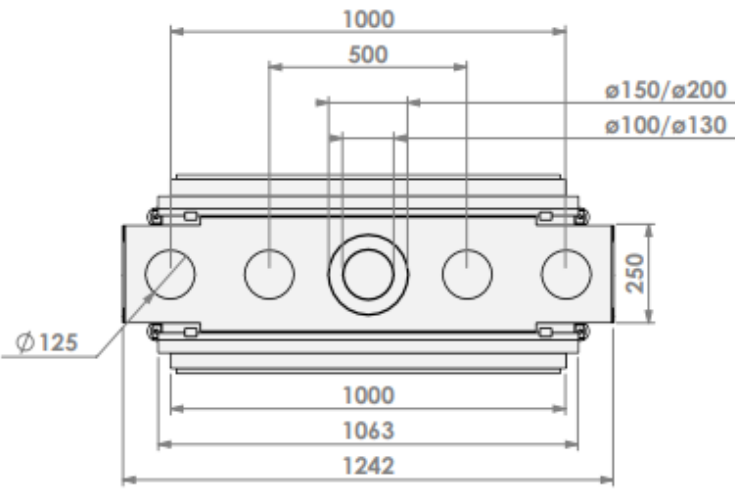

* = optional extended adjustable legs max. + 350 mm

belfires

Barbas Belfires B.V.
Hallenstraat 17
5531 AB Bladel
The Netherlands
www.barbasbelfires.com

HBS Tunnel-3 FF - FF convection casing

Modifications reserved

Scale: 1:15
Unit: mm

Revision: 0