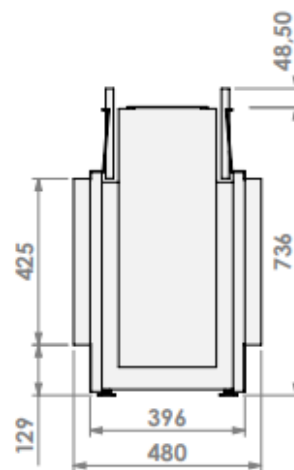

HUIS & HAARD

haarden & kachels

belfires

Barbas Bellfires B.V.
Hallenstraat 17
5531 AB Bladel
The Netherlands
www.barbasbellfires.com

HBS Tunnel-3 HD - HD

Modifications reserved

Scale: 1:15
Unit: mm

Revision: 0