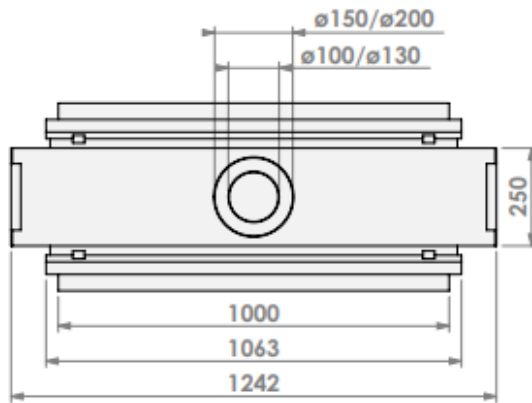

HUIS & HAARD

haarden & kachels

belfires

Barbas Bellfires B.V.
Hallenstraat 17
5531 AB Bladel
The Netherlands
www.barbasbellfires.com

HBS Tunnel-3 HD - HD

Modifications reserved

Scale: 1:15
Unit: mm

Revision: 0