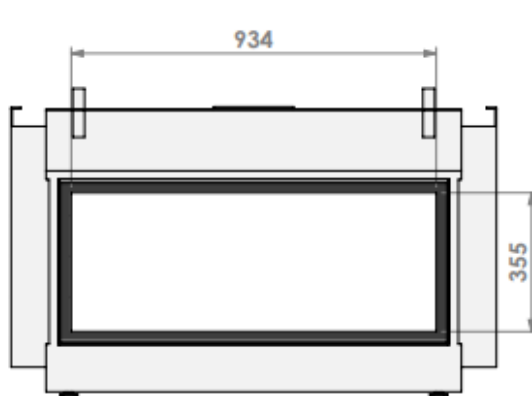

HUIS & HAARD

haarden & kachels

belfires

Barbas Bellfires B.V.
Hallenstraat 17
5531 AB Bladel
The Netherlands
www.barbasbellfires.com

HBS Tunnel-3 HD - HD

Modifications reserved

Scale: 1:15
Unit: mm

Revision: 0