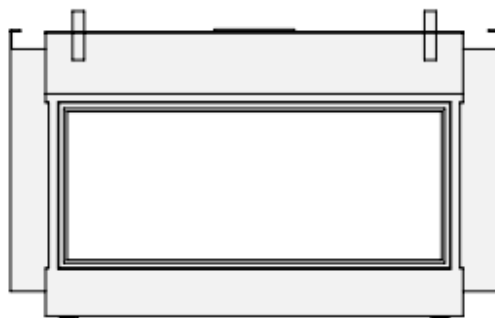

Modifications reserved

Scale: 1:15  
 Unit: mm

Revision: 0

\* = optional extended adjustable legs max. + 350 mm

<b>belfires</b> Barbas Bellfires B.V. Hallenstraat 17 5531 AB Bladel The Netherlands www.barbasbellfires.com	HBS Tunnel-3 HD - HD convection casing		
	Modifications reserved		Scale: 1:15 Unit: mm