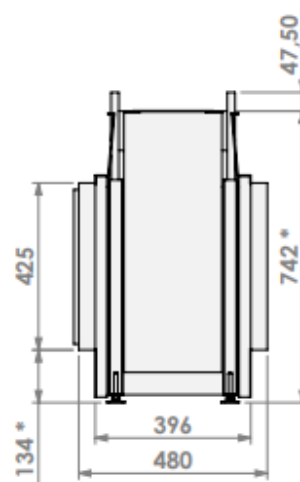

* = optional extended adjustable legs max. + 350 mm

belfires

Barbas Belfires B.V.
Hallenstraat 17
5531 AB Biedel
The Netherlands
www.barbasbelfires.com

HBS Tunnel-3 FF HD convection casing

Modifications reserved

Scale: 1:15
Unit: mm

Page: 0