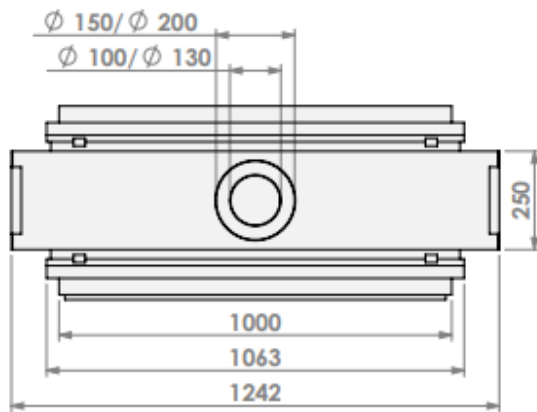

Modifications reserved

Scale: 1:15  
 Unit: mm

Revision: 0

\* = optional extended adjustable legs max. + 350 mm

<b>belfires</b> Barbas Bellfires B.V. Hallenstraat 17 5531 AB Bladel The Netherlands www.barbasbellfires.com	HBS Tunnel-3 HD - HD convection casing		
	Modifications reserved		Scale: 1:15 Unit: mm