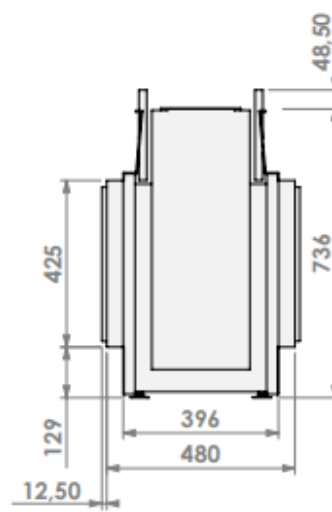

belfires.

Barbas Belfires B.V.
Hallenstraat 17
5531 AB Bladel
The Netherlands
www.barbasbelfires.com

HBS Tunnel-3 FF - FF

Modifications reserved

Scale: 1:15
Unit: mm

Revision: 0