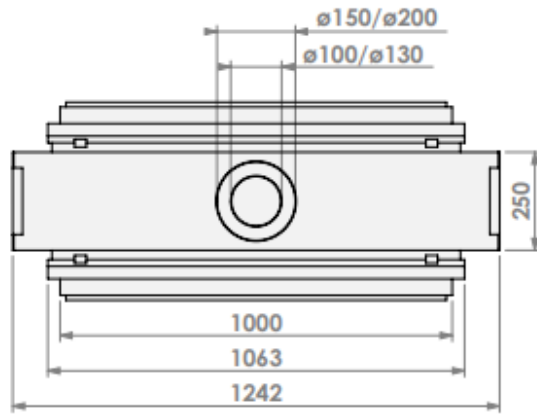

belfires.

Barbas Belfires B.V.
Hallenstraat 17
5531 AB Bladel
The Netherlands
www.barbasbelfires.com

HBS Tunnel-3 FF - FF

Modifications reserved

Scale: 1:15
Unit: mm

Revision: 0