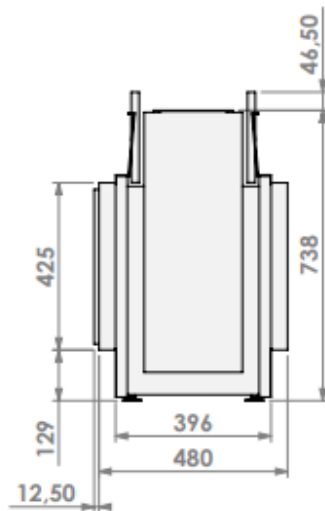

Modifications reserved

Scale: 1:15  
 Unit: mm

Revision: 0

\* = optional extended adjustable legs max. + 350 mm

<b>belfires</b> Barbas Bellfires B.V. Hallenstraat 17 5531 AB Bladel The Netherlands www.barbasbellfires.com	HBS Tunnel-3 HD - HD convection casing		
	Modifications reserved		Scale: 1:15 Unit: mm