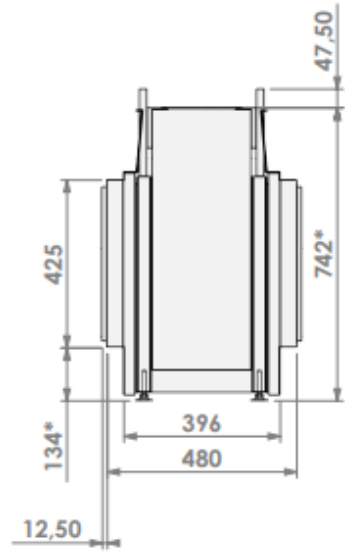

* = optional extended adjustable legs max. + 350 mm

belfires

Barbas Belfires B.V.
Hallenstraat 17
5531 AB Bladel
The Netherlands
www.barbasbelfires.com

HBS Tunnel-3 FF - FF convection casing

Modifications reserved

Scale: 1:15
Unit: mm

Revision: 0