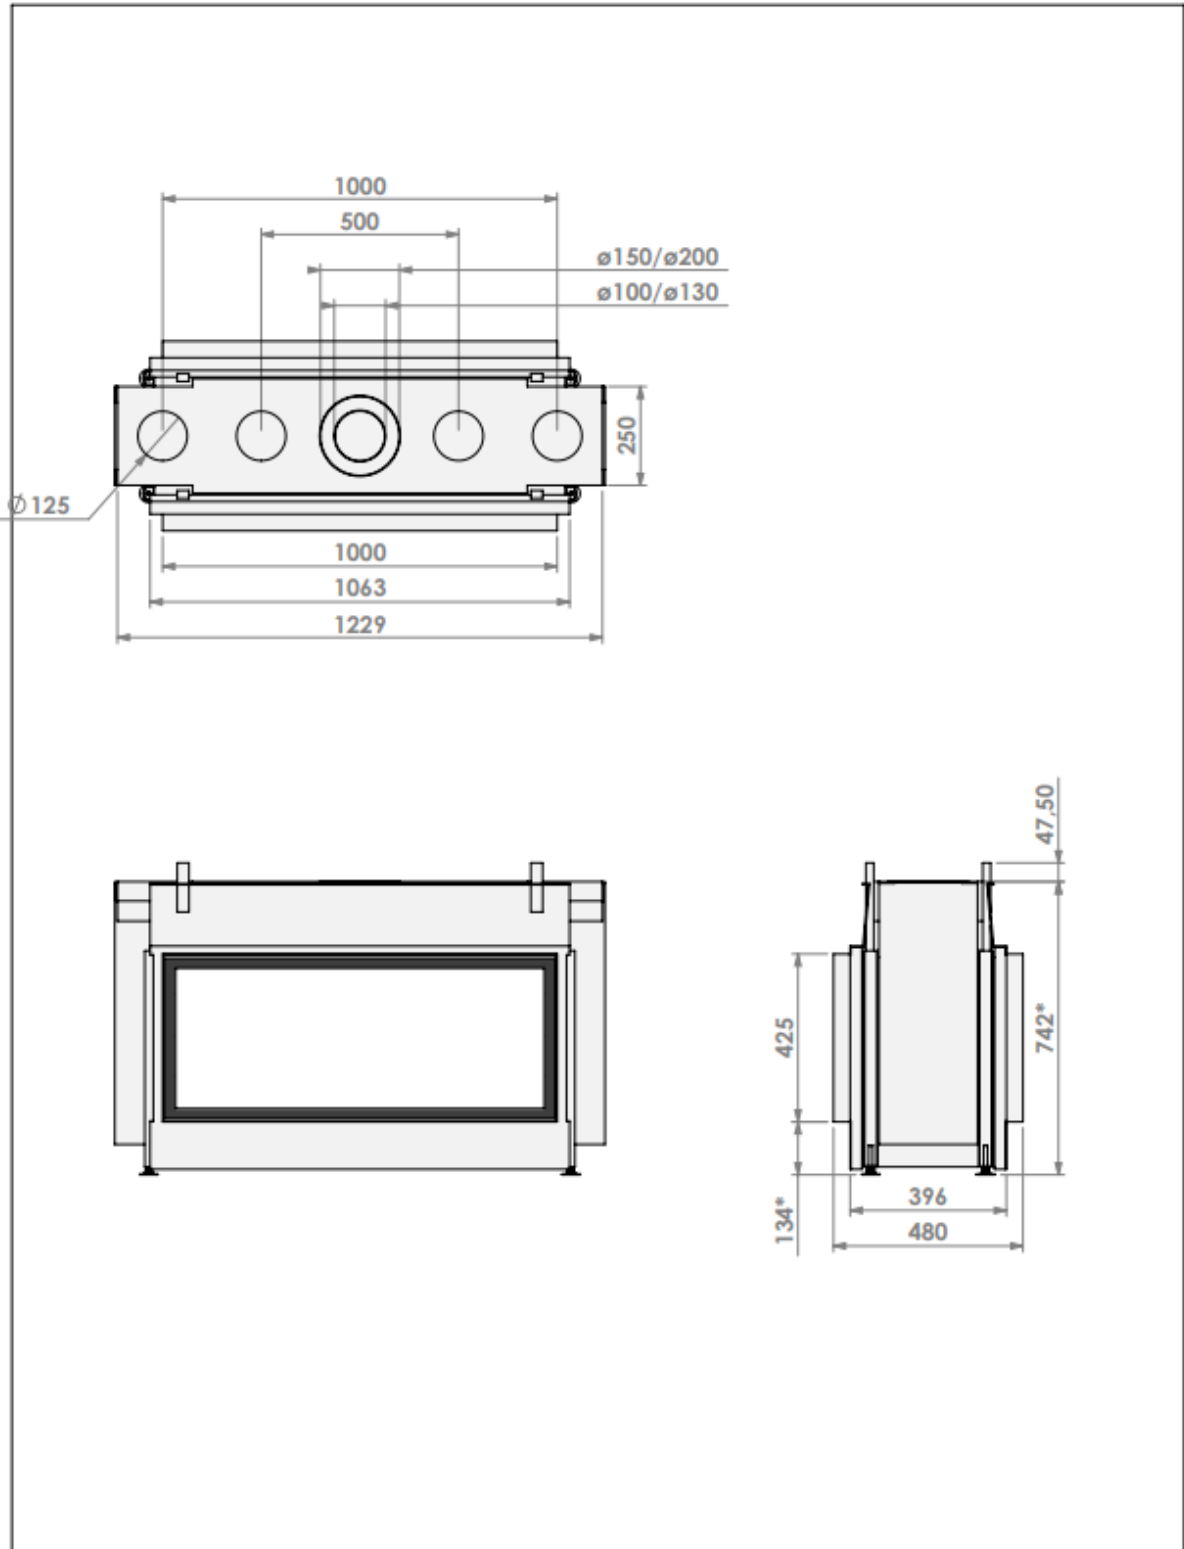

* = optional extended adjustable legs max. + 350 mm

belfires Barbas Bellfires B.V. Hallenstraat 17 5531 AB Bladel The Netherlands www.barbasbellfires.com	HBS Tunnel-3 HD - HD convection casing			
	Modifications reserved		Scale: 1:15 Unit: mm	Version: 0