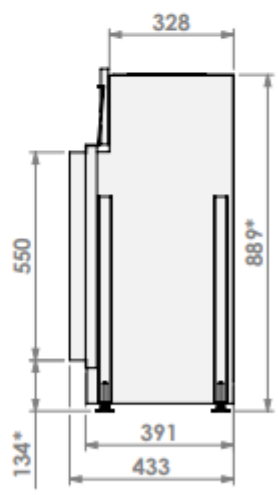

belfires.

Barbas Belfires B.V.
Hallenstraat 17
5531 AB Bladel
The Netherlands
www.barbasbelfires.com

Topsham Small-3 floating frame convection casing

Modifications reserved

1:15
mm

0

* = optional extended adjustable legs max. + 350 mm

Modifications reserved

Scale: 1:15
 Unit: mm

0