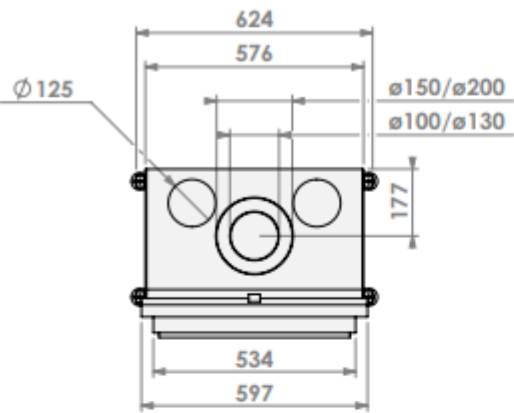

belfires.
 Barbas Belfires B.V.
 Hallenstraat 17
 5531 AB Bladel
 The Netherlands
 www.barbasbelfires.com

Topsham Small-3 floating frame

Modifications reserved

1:15
 mm

0

* = optional extended adjustable legs max. + 350 mm

Modifications reserved

Scale: 1:15
 Unit: mm

0