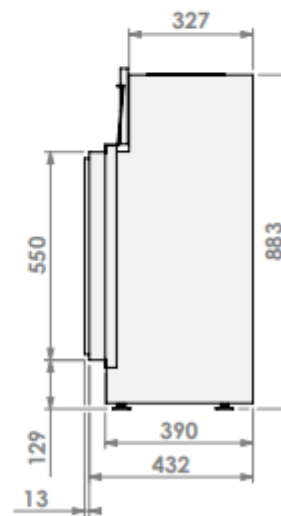

belfires.
 Barbas Belfires B.V.
 Hallenstraat 17
 5531 AB Bladel
 The Netherlands
 www.barbasbelfires.com

Topsham Small-3 floating frame

Modifications reserved

1:15
 mm

0

* = optional extended adjustable legs max. + 350 mm

Modifications reserved

Scale: 1:15
 Unit: mm

0