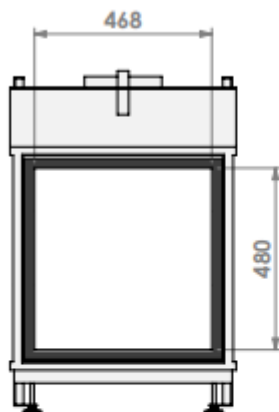

HUIS & HAARD

haarden & kachels

belfires.

Barbas Belfires B.V.
Hallenstraat 17
5531 AB Bladel
The Netherlands
www.barbasbelfires.com

Topsham Small-3 hidden door

Modifications reserved

1:15
mm

0