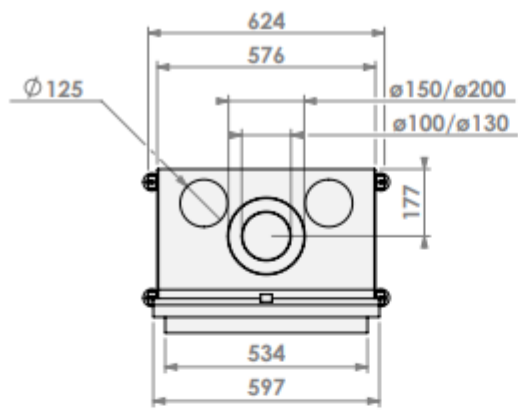

belfires.

Barbas Belfires B.V.
Hallenstraat 17
5531 AB Bladel
The Netherlands
www.barbasbelfires.com

Topsham Small-3 floating frame convection casing

Modifications reserved

1:15
mm

0

* = optional extended adjustable legs max. + 350 mm

Modifications reserved

Scale: 1:15
 Unit: mm

0