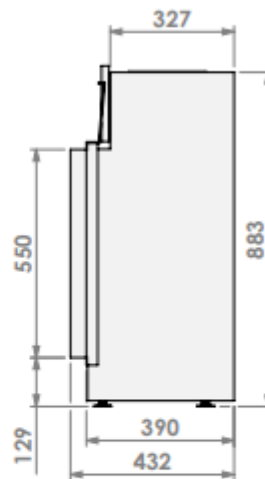

HUIS & HAARD

haarden & kachels

belfires.

Barbas Belfires B.V.
Hallenstraat 17
5531 AB Bladel
The Netherlands
www.barbasbelfires.com

Topsham Small-3 hidden door

Modifications reserved

1:15
mm

0