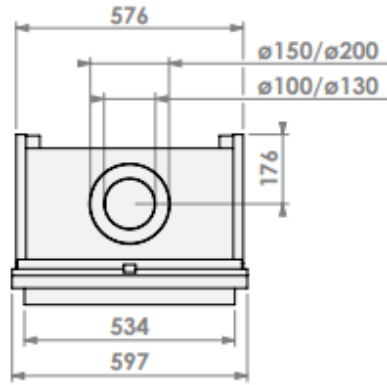

HUIS & HAARD

haarden & kachels

belfires

Barbas Bellfires B.V.
Hallenstraat 17
5531 AB Bladel
The Netherlands
www.barbasbellfires.com

VBS-3 hidden door

Modifications reserved

1:15
mm

0