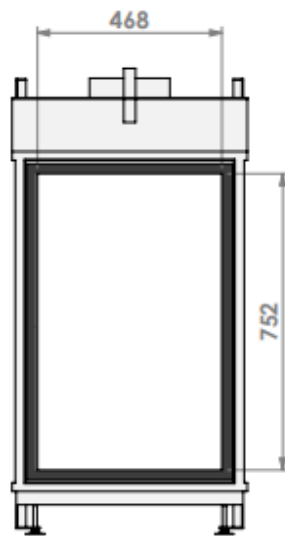

HUIS & HAARD

haarden & kachels

belfires

Barbas Bellfires B.V.
Hallenstraat 17
5531 AB Bladel
The Netherlands
www.barbasbellfires.com

VBS-3 hidden door

Modifications reserved

1:15
mm

0