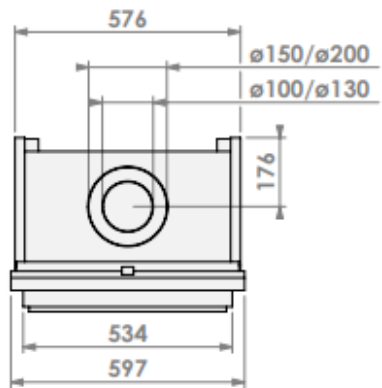

**belfires**

Barbas Belfires B.V.  
Hallenstraat 17  
5531 AB Bladel  
The Netherlands  
www.barbasbelfires.com

VBS-3 floating frame

Modifications reserved

Scale: 1:15  
Unit: mm

Page: 0

\* = optional extended adjustable legs max. + 350 mm

Modifications reserved

Scale: 1:15  
Unit: mm

Version: 0