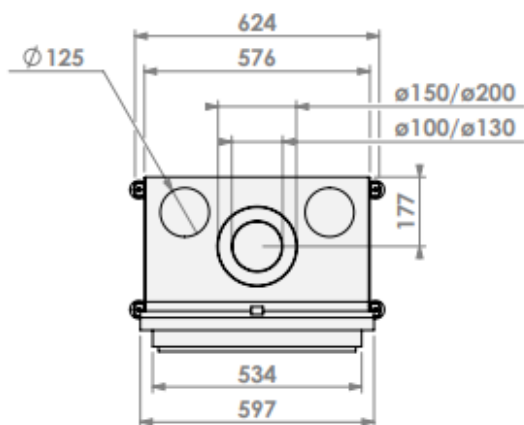

**belfires**

Barbas Belfires B.V.  
Hallenstraat 17  
5531 AB Bladel  
The Netherlands  
www.barbasbelfires.com

VBS-3 floating frame

Modifications reserved

Scale: 1:15  
Unit: mm

Page: 0

\* = optional extended adjustable legs max. + 350 mm

Modifications reserved

Scale: 1:15  
Unit: mm

Version: 0