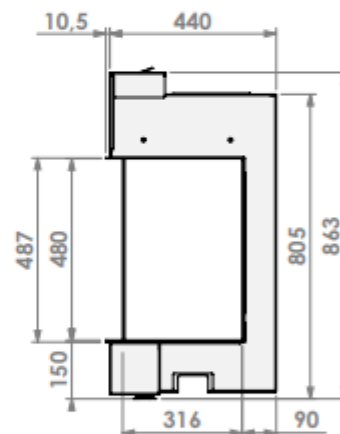

HUIS & HAARD

haarden & kachels

belfires

Barbas Belfires B.V.
Hallenstraat 17
5531 AB Bladel
The Netherlands
www.barbasbelfires.com

View Bell Small 3 hidden door

Modifications reserved

Scale: 1:15
Unit: mm
Drawing number: 0

View Bell Small 3 hidden door +10cm

Modifications reserved

Scale: 1:15
 Unit: mm
 Version: 0