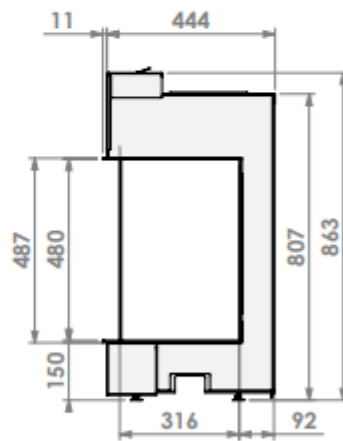

HUIS & HAARD

haarden & kachels

belfires

Barbas Belfires B.V.
Hallenstraat 17
5531 AB Bladel
The Netherlands
www.barbasbelfires.com

View Bell Small 3 hidden door

Modifications reserved

Scale: 1:15
Unit: mm
Drawing number: 0

View Bell Small 3 hidden door +10cm

Modifications reserved

Scale: 1:15
 Unit: mm
 Version: 0