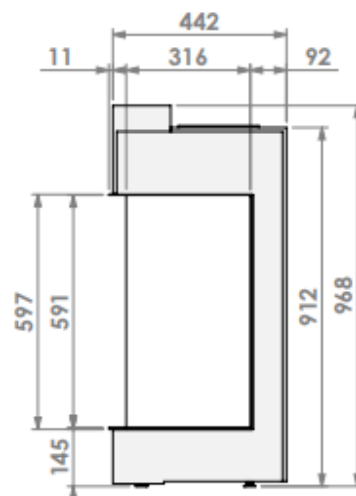

Version: 0

belfires

Barbas Belfires B.V.
 Hallenstraat 17
 5531 AB Bladel
 The Netherlands
 www.barbasbelfires.com

View Bell Topsham 3 hidden door

Modifications reserved

Scale: 1:15

Revision: 0

mm