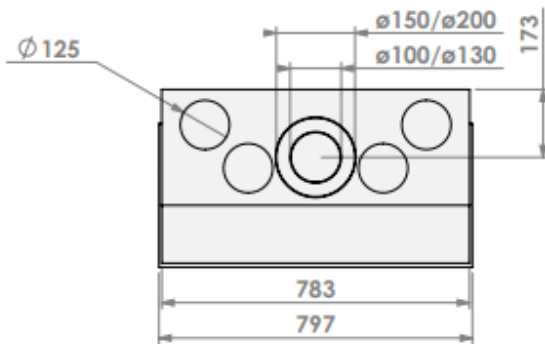

Version: 0

belfires

Barbas Belfires B.V.
 Hallenstraat 17
 5531 AB Bladel
 The Netherlands
 www.barbasbelfires.com

View Bell Topsham 3 hidden door

Modifications reserved

Scale: 1:15

Revision: 0

mm