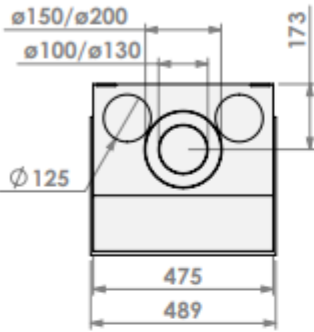

belfires
Barbas Belfires B.V.
Hallenstraat 17
5531 AB Bladel
The Netherlands
www.barbasbelfires.com

View Bell Vertical 3 hidden door convection casing

Modifications reserved		Scale: 1:15 mm	Sheet: 0