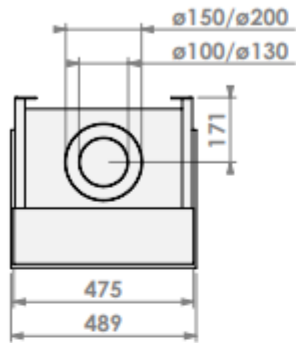

belfires

Barbas Belfires B.V.
 Hallenstraat 17
 5531 AB Bladel
 The Netherlands
 www.barbasbelfires.com

View Bell Vertical 3 hidden door+ 10 cm

Modifications reserved

Scale: 1:15
 Unit: mm
 Sheet: 0

*hang on the wall