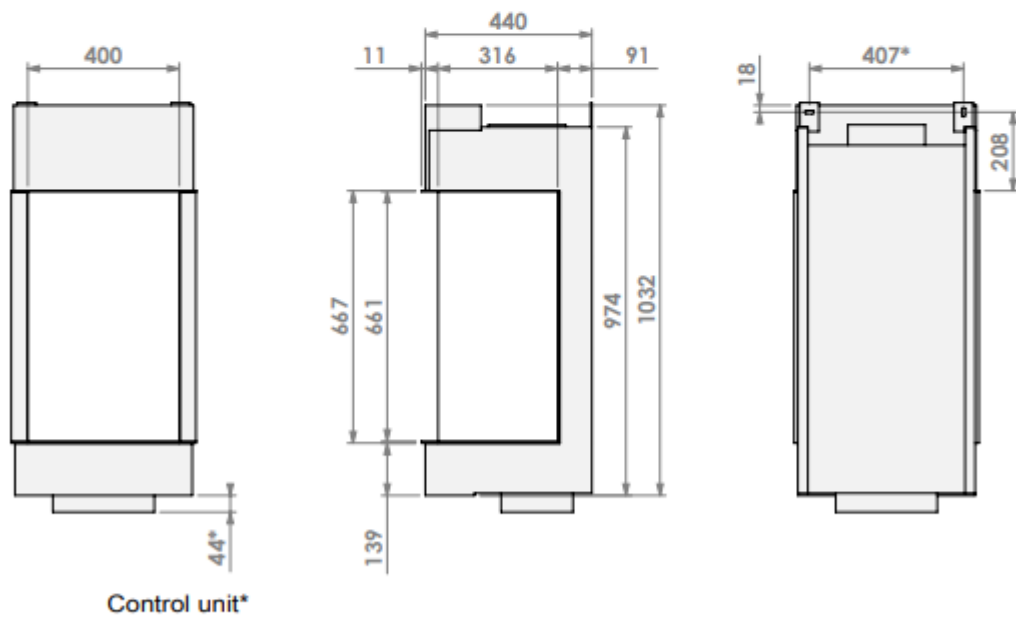

belfires

Barbas Belfires B.V.
 Hallenstraat 17
 5531 AB Bladel
 The Netherlands
 www.barbasbelfires.com

View Bell Vertical 3 hidden door+ 10 cm

Modifications reserved

Scale: 1:15
 Unit: mm
 Sheet: 0

*hang on the wall