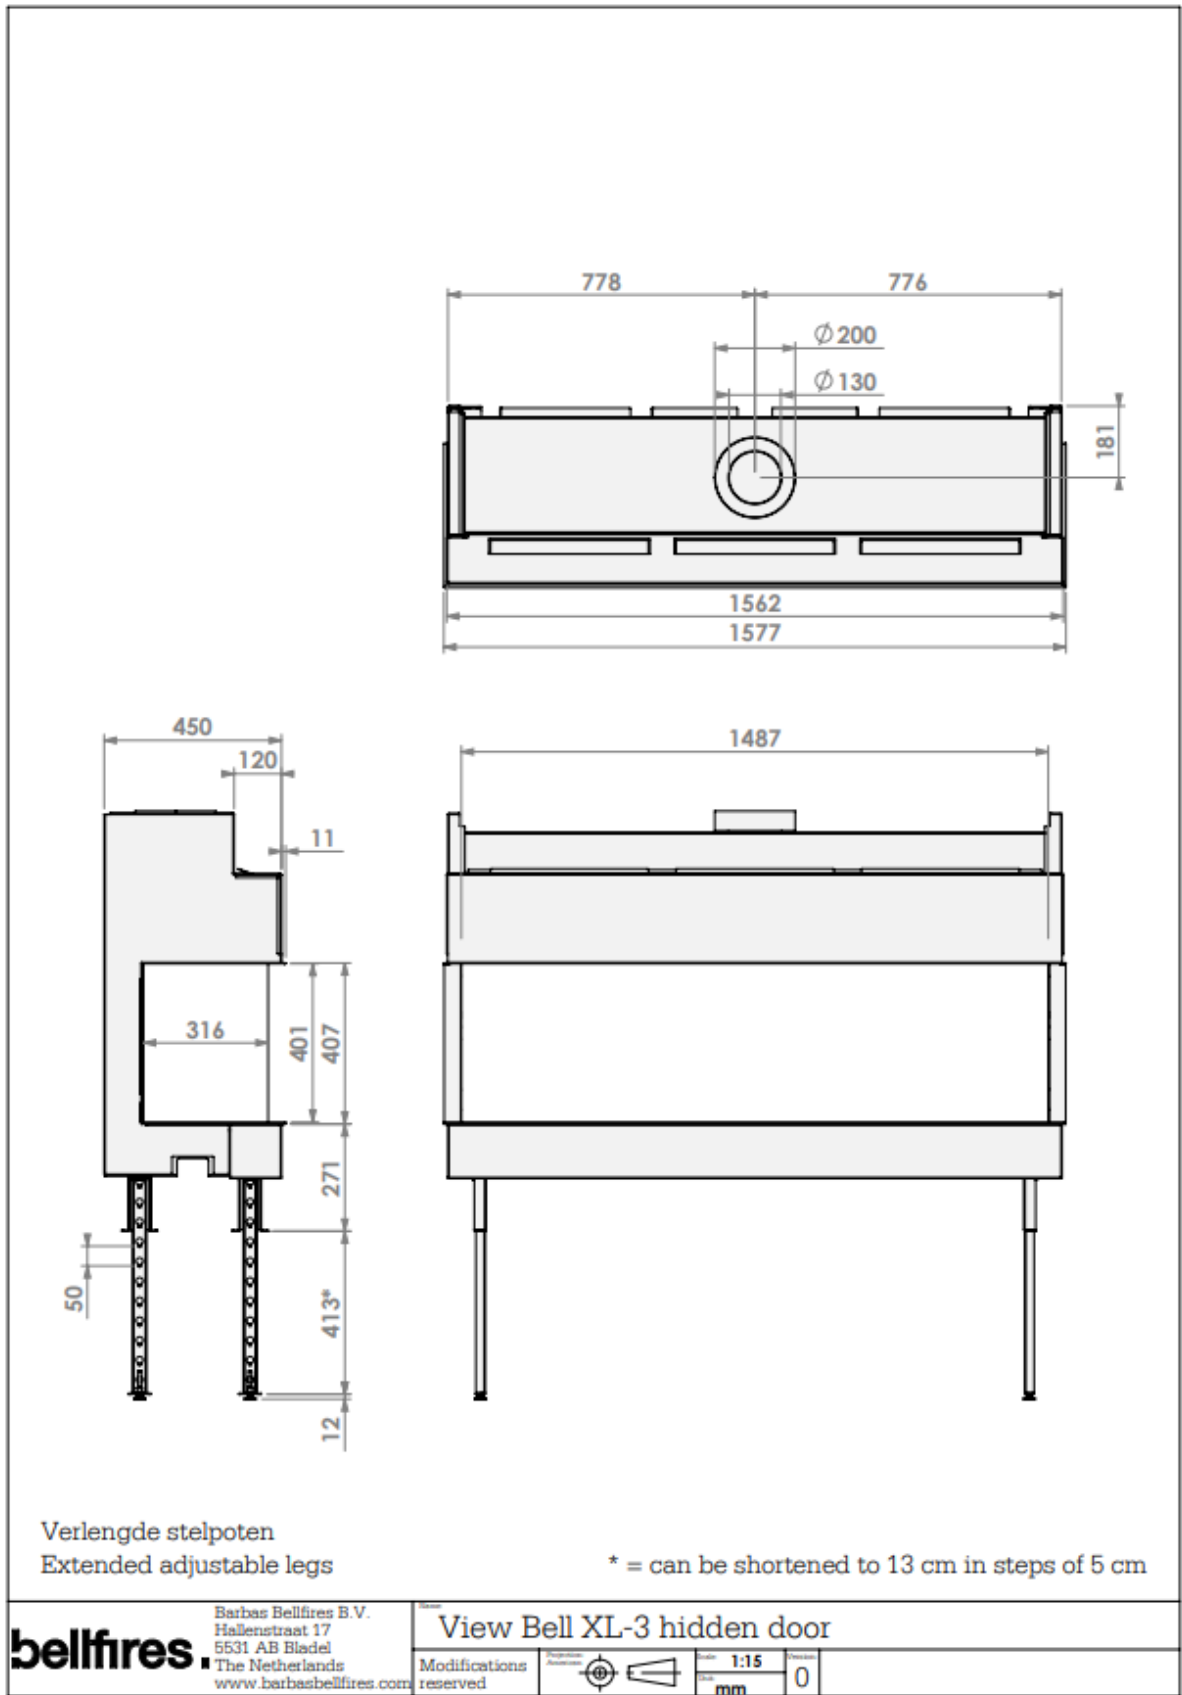

belfires

Barbas Belfires B.V.
 Hallenstraat 17
 5531 AB Bladel
 The Netherlands
 www.barbasbelfires.com

View Bell XL-3 hidden door convection casing

Modifications reserved

Scale: 1:15
 Unit: mm

0

Verlengde stelpoten
 Extended adjustable legs

* = can be shortened to 13 cm in steps of 5 cm

belfires

Barbas Bellfires B.V.
 Hallenstraat 17
 5531 AB Bladel
 The Netherlands
 www.barbasbellfires.com

View Bell XL-3 hidden door

Modifications reserved

Scale: 1:15
 Unit: mm