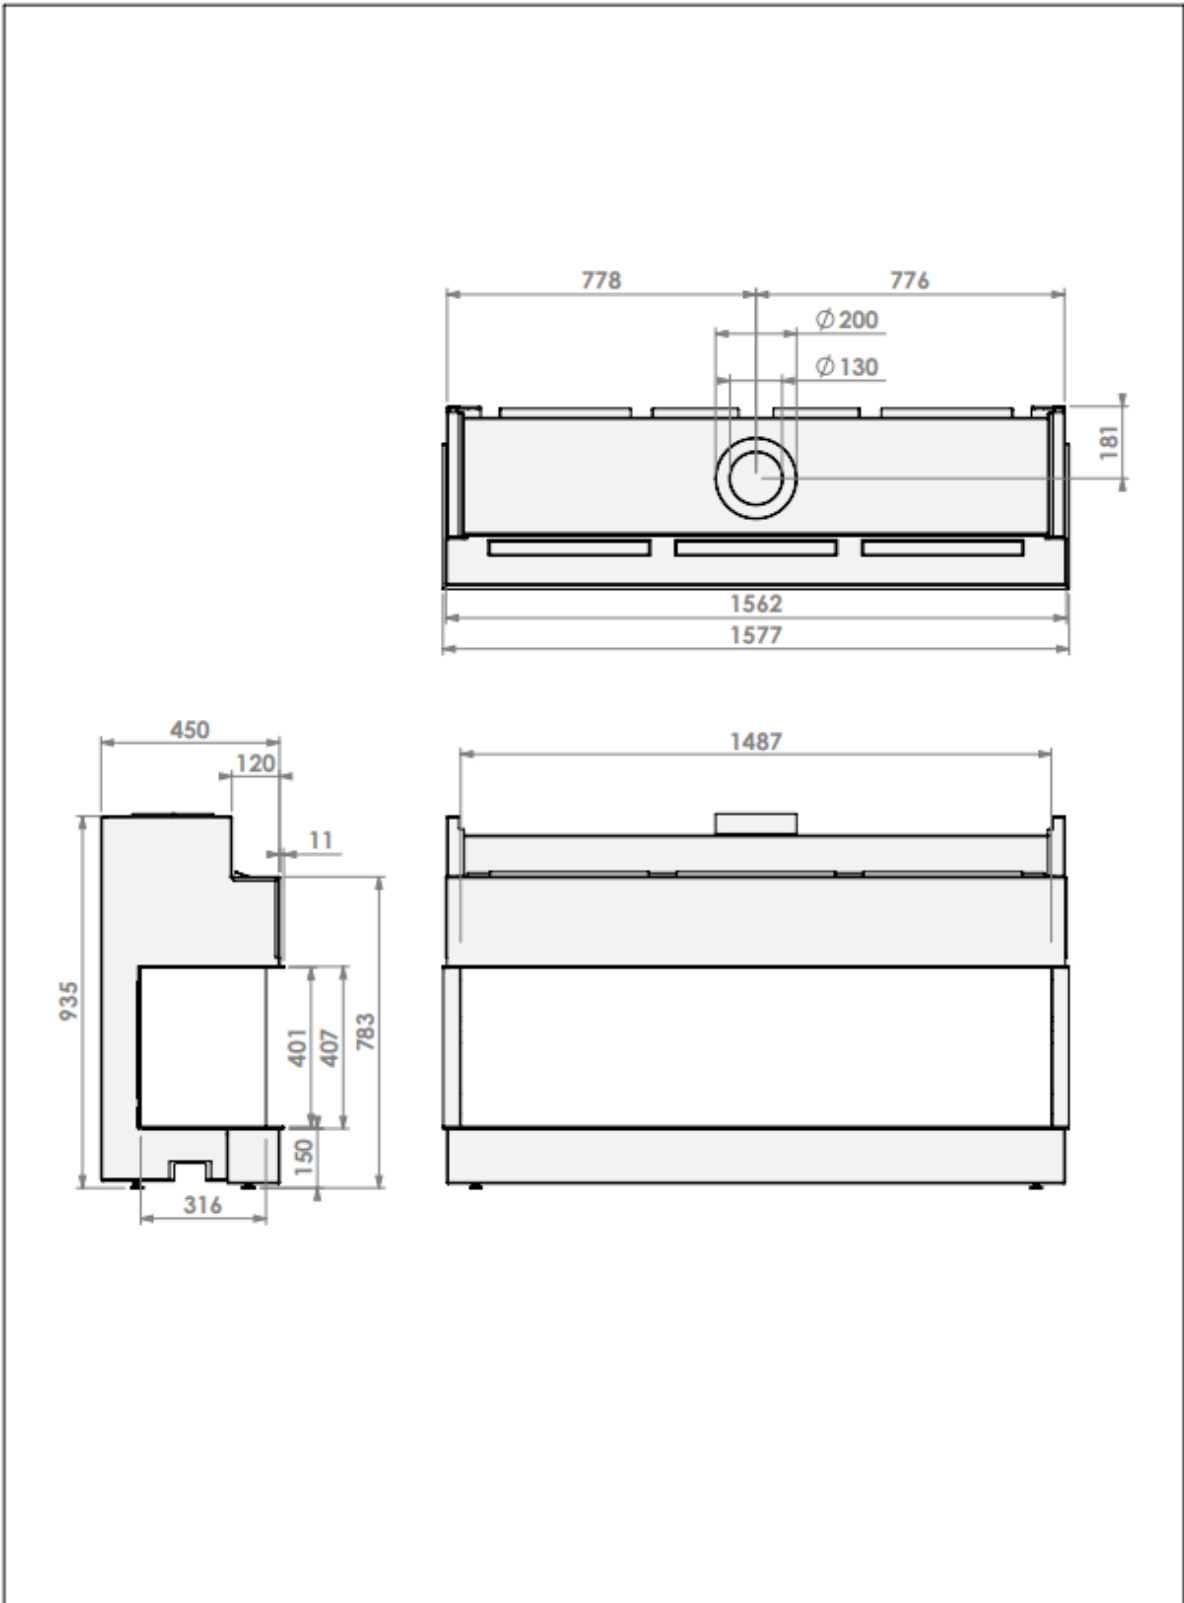

HUIS & HAARD

haarden & kachels

belfires.

Barbas Bellfires B.V.
Hallenstraat 17
5531 AB Bladel
The Netherlands
www.barbasbellfires.com

View Bell XL-3 hidden door

Modifications reserved

Scale: 1:15
Unit: mm

Revision: 0