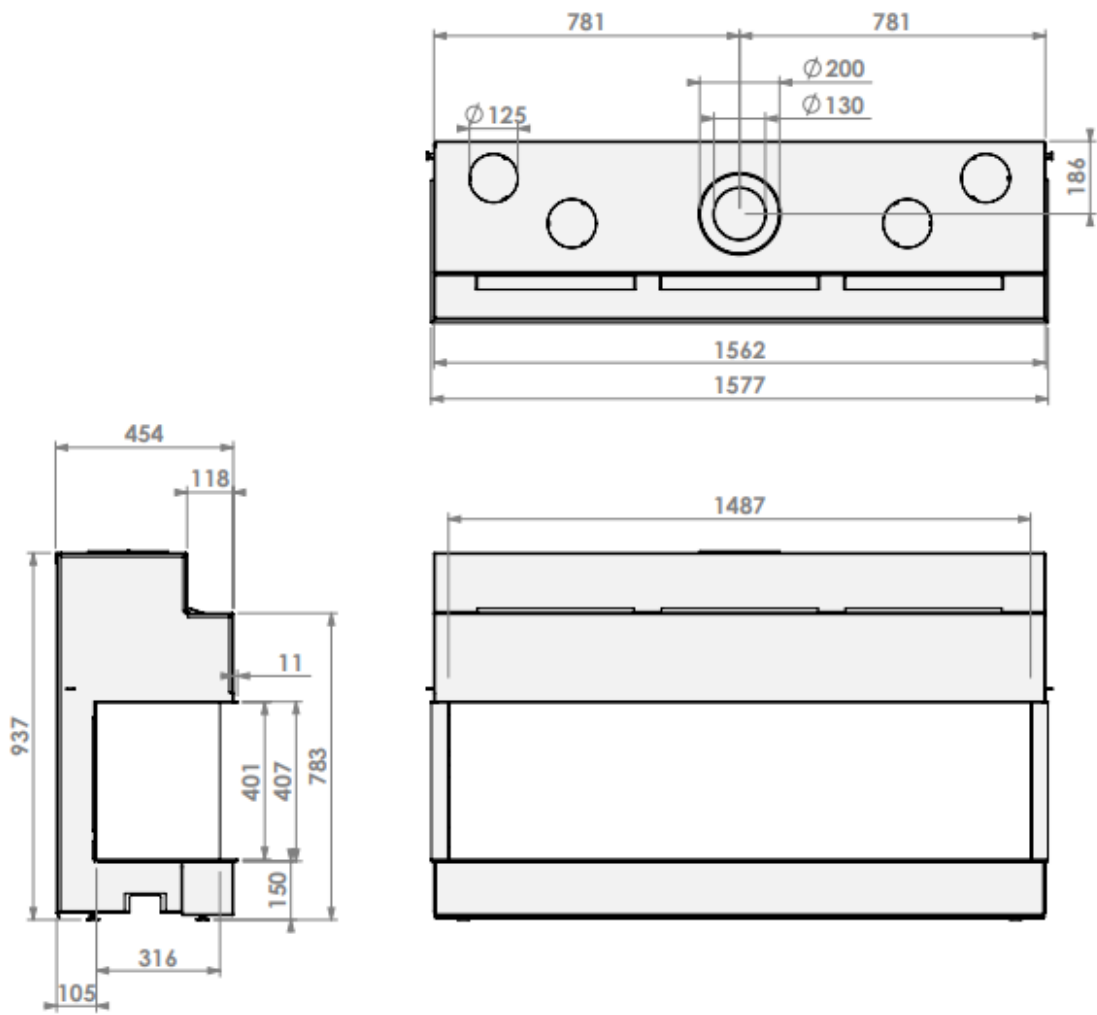

belfires

Barbas Belfires B.V.
 Hallenstraat 17
 5531 AB Bladel
 The Netherlands
 www.barbasbelfires.com

View Bell XL-3 hidden door convection casing

Modifications reserved

Scale: 1:15
 Unit: mm

0

Verlengde stelpoten
 Extended adjustable legs

* = can be shortened to 13 cm in steps of 5 cm

belfires

Barbas Bellfires B.V.
 Hallenstraat 17
 5531 AB Bladel
 The Netherlands
 www.barbasbellfires.com

View Bell XL-3 hidden door

Modifications reserved

Scale: 1:15
 Unit: mm

View Bell XL-3 hidden door convection casing

Modifications reserved

1:15
 mm

0

belfires Barbas Belfires B.V. Hallenstraat 17 5531 AB Bladel The Netherlands www.barbasbelfires.com	View Bell XL-3 hidden door+10cm		
	Modifications reserved		Scale: 1:15 Unit: mm