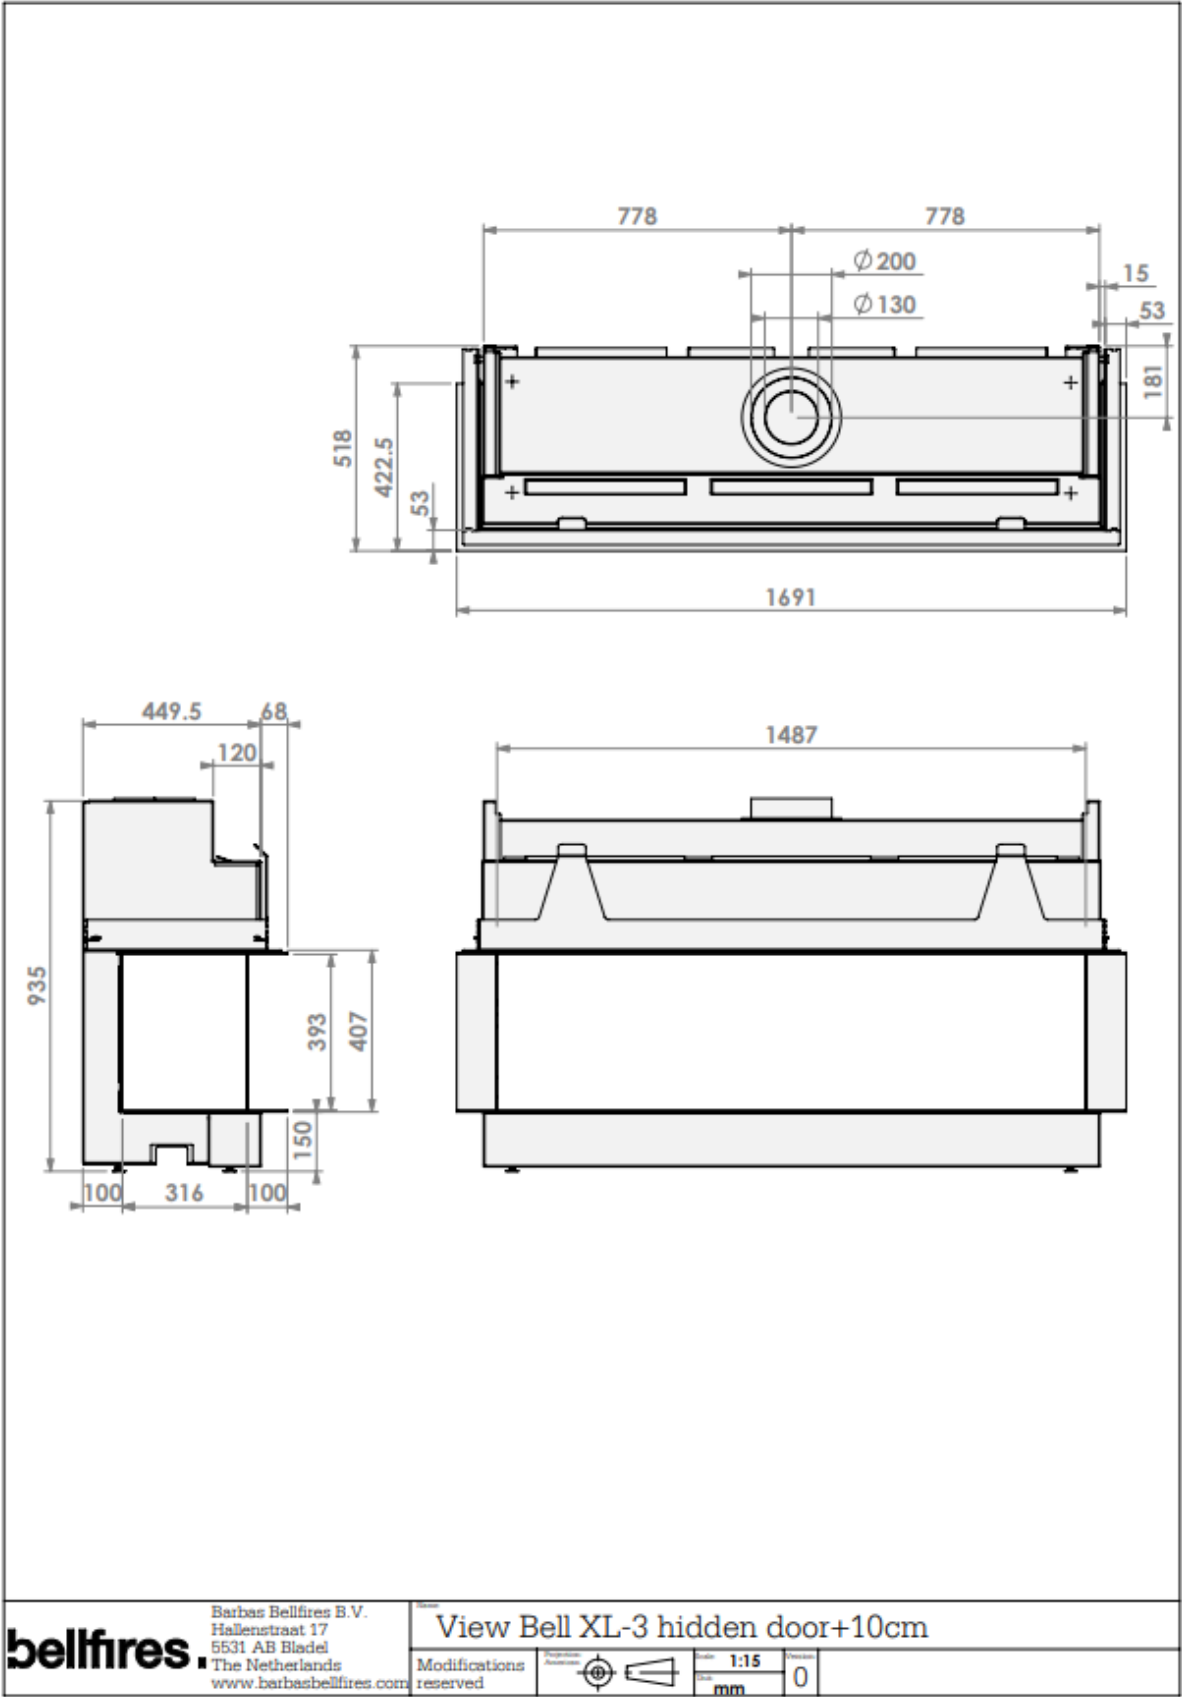

belfires

Barbas Belfires B.V.
 Hallenstraat 17
 5531 AB Bladel
 The Netherlands
 www.barbasbelfires.com

View Bell XL-3 hidden door convection casing

Modifications reserved

Scale: 1:15
 Unit: mm

0

Verlengde stelpoten
 Extended adjustable legs

* = can be shortened to 13 cm in steps of 5 cm

belfires

Barbas Bellfires B.V.
 Hallenstraat 17
 5531 AB Bladel
 The Netherlands
 www.barbasbellfires.com

View Bell XL-3 hidden door

Modifications reserved

Scale: 1:15
 Unit: mm