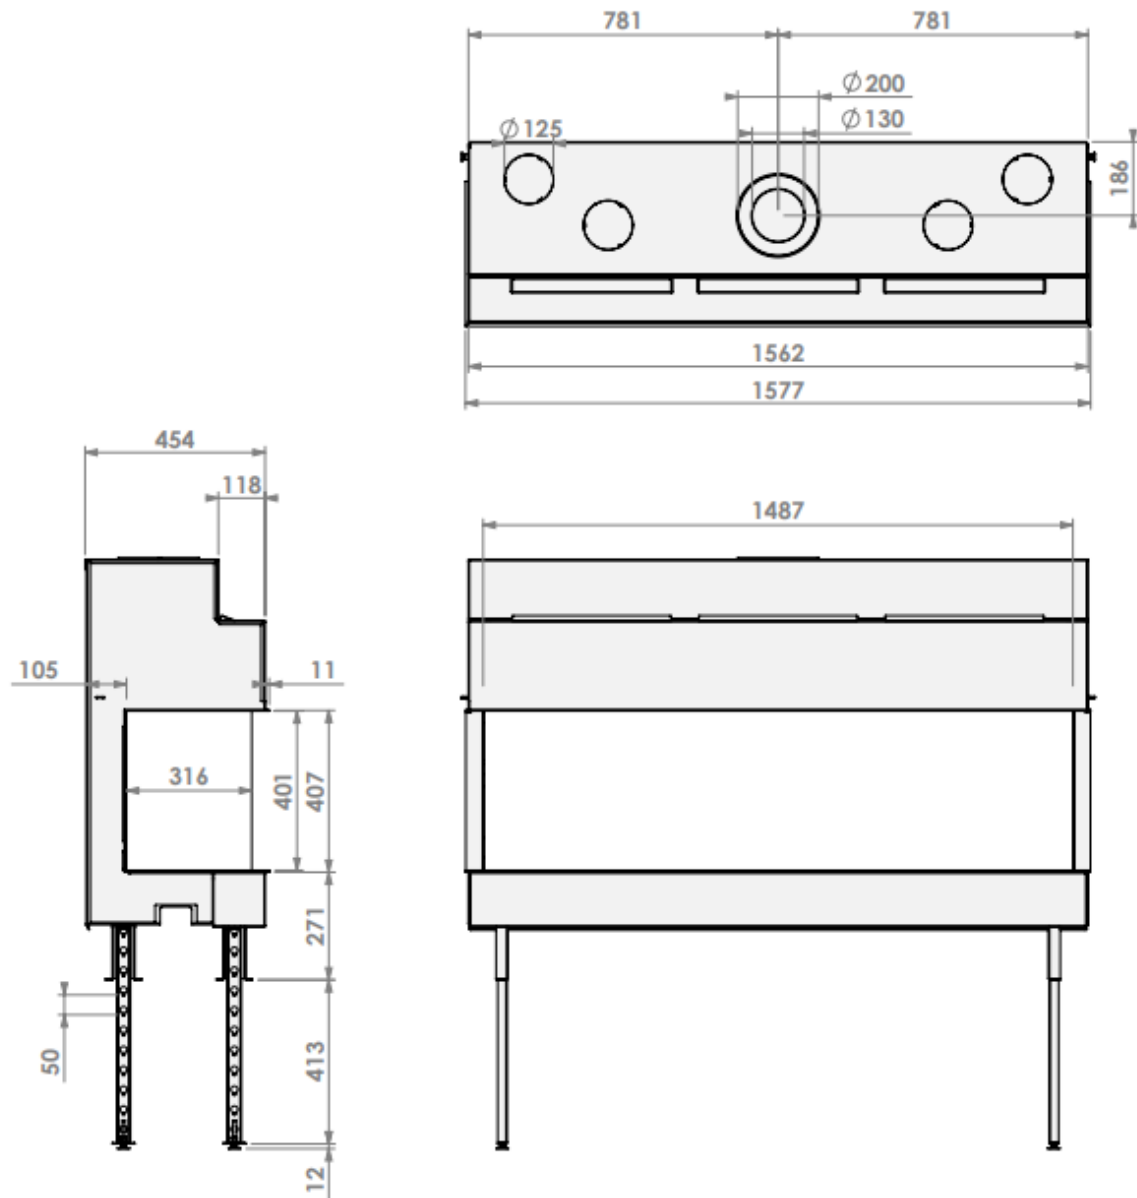

* = can be shortened to 13 cm in steps of 5 cm

belfires

Barbas Bellfires B.V.
 Hallenstraat 17
 5531 AB Bladel
 The Netherlands
 www.barbasbellfires.com

View Bell XL-3 hidden door

Modifications reserved

Scale: 1:15
 Unit: mm

Page: 0

Verlengde stelpoten
 Extended adjustable legs

* = can be shortened to 13 cm in steps of 5 cm

belfires.

Barbas Belfires B.V.
 Hallenstraat 17
 5531 AB Bladel
 The Netherlands
 www.barbasbelfires.com

View Bell XL-3 hidden door convection casing

Modifications reserved

1:15
 mm

0

belfires Barbas Belfires B.V. Hallenstraat 17 5531 AB Bladel The Netherlands www.barbasbelfires.com	View Bell XL-3 hidden door+10cm		
	Modifications reserved		Scale: 1:15 Unit: mm