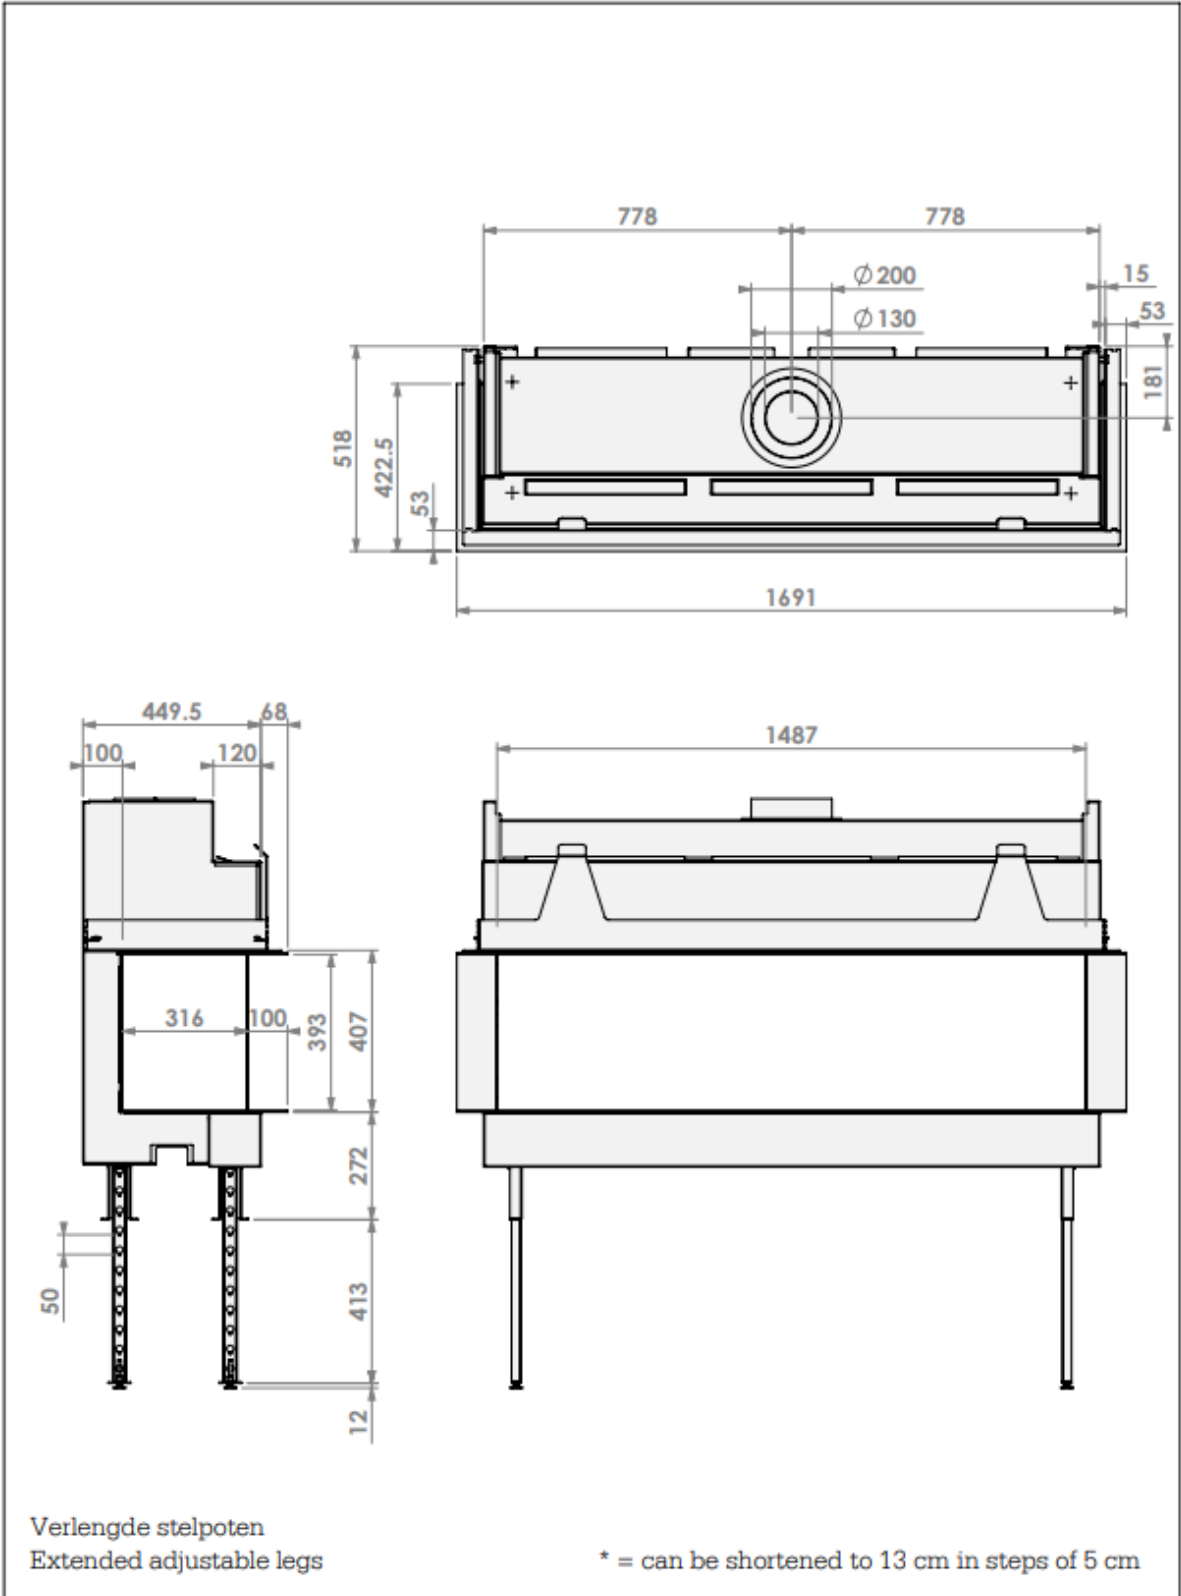

Page: 0

Verlengde stelpoten
 Extended adjustable legs

* = can be shortened to 13 cm in steps of 5 cm

belfires.

Barbas Belfires B.V.
 Hallenstraat 17
 5531 AB Bladel
 The Netherlands
 www.barbasbelfires.com

View Bell XL-3 hidden door convection casing

Modifications reserved

1:15
 mm

0

belfires Barbas Belfires B.V. Hallenstraat 17 5531 AB Bladel The Netherlands www.barbasbelfires.com	View Bell XL-3 hidden door+10cm		
	Modifications reserved		Scale: 1:15 Unit: mm