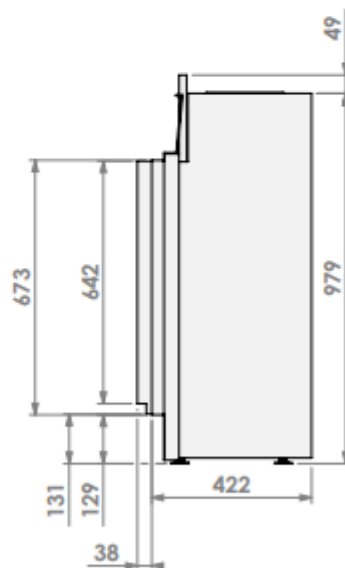

belfires

Barbas Belfires B.V.
Hallenstraat 17
5531 AB Bladel
The Netherlands
www.barbasbelfires.com

York Large-3 hidden door+7cm

Modifications reserved

1:15
mm 0