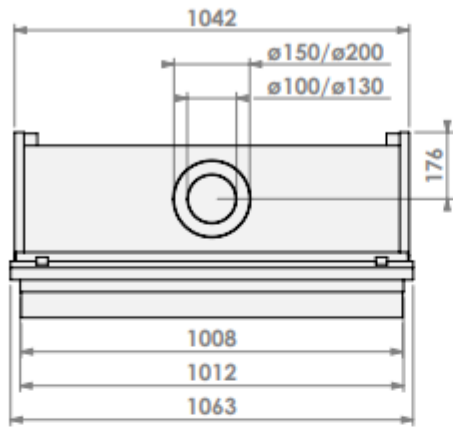

belfires.

Barbas Belfires B.V.
Hallenstraat 17
5531 AB Bladel
The Netherlands
www.barbasbelfires.com

Model: **York Large-3 hidden door+10cm**

Modifications reserved

Scale: **1:15**
Unit: **mm**
Version: **0**