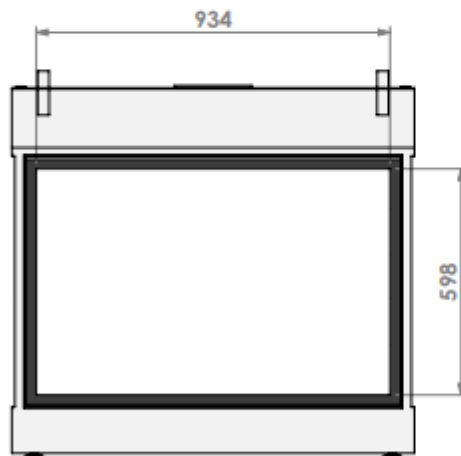

HUIS & HAARD

haarden & kachels

belfires

Barbas Belfires B.V.
Hallenstraat 17
5531 AB Bladel
The Netherlands
www.barbasbelfires.com

York Large-3 hidden door

Modifications reserved

1:15
mm

0