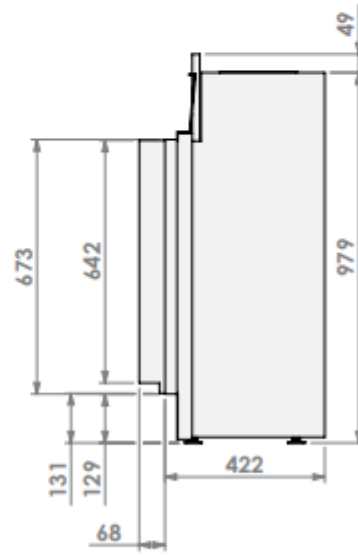

belfires.

Barbas Belfires B.V.
Hallenstraat 17
5531 AB Bladel
The Netherlands
www.barbasbelfires.com

Model: **York Large-3 hidden door+10cm**

Modifications reserved

Scale: **1:15**
Unit: **mm**
Version: **0**