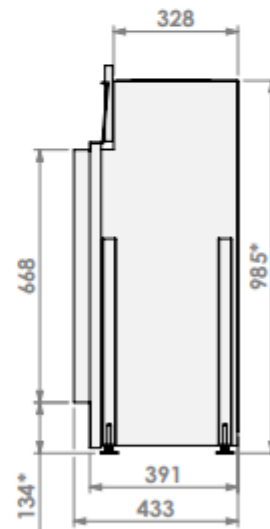

**belfires**

Barbas Belfires B.V.  
Hallenstraat 17  
5531 AB Bladel  
The Netherlands  
www.barbasbelfires.com

York Large-3 floating frame convection casing

Modifications reserved

1:15  
mm

0

\* = optional extended adjustable legs max. + 350 mm

Model: **York Large-3 hidden door+10cm**

Modifications reserved

Scale: **1:15**  
 Unit: **mm**  
 Version: **0**