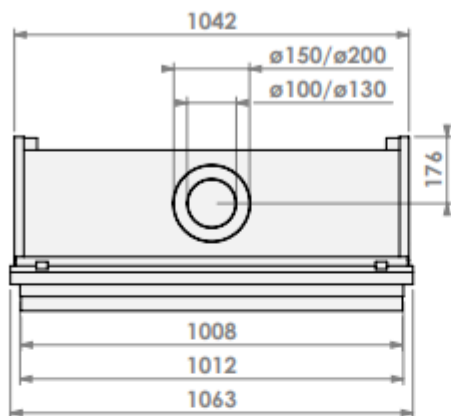

**belfires**  
 Barbas Belfires B.V.  
 Hallenstraat 17  
 5531 AB Bladel  
 The Netherlands  
 www.barbasbelfires.com

York Large-3 hidden door convection casing

Modifications reserved

1:15  
mm

0

**belfires**

Model: **York Large-3 hidden door+10cm**

Modifications reserved

Scale: **1:15**  
 Unit: **mm**  
 Version: **0**