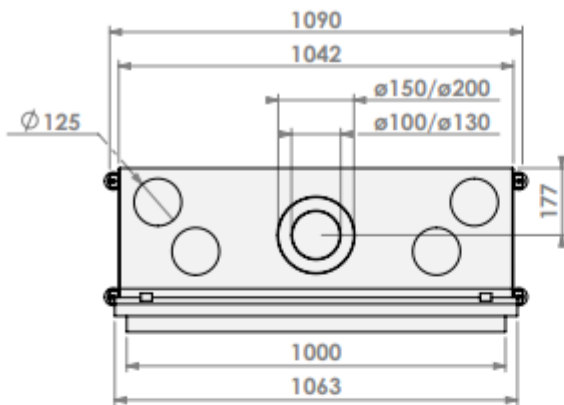

**belfires**

Barbas Belfires B.V.  
Hallenstraat 17  
5531 AB Bladel  
The Netherlands  
www.barbasbelfires.com

York Large-3 floating frame convection casing

Modifications reserved

1:15  
mm

0

\* = optional extended adjustable legs max. + 350 mm

Model: **York Large-3 hidden door+10cm**

Modifications reserved

Scale: **1:15**  
 Unit: **mm**  
 Version: **0**