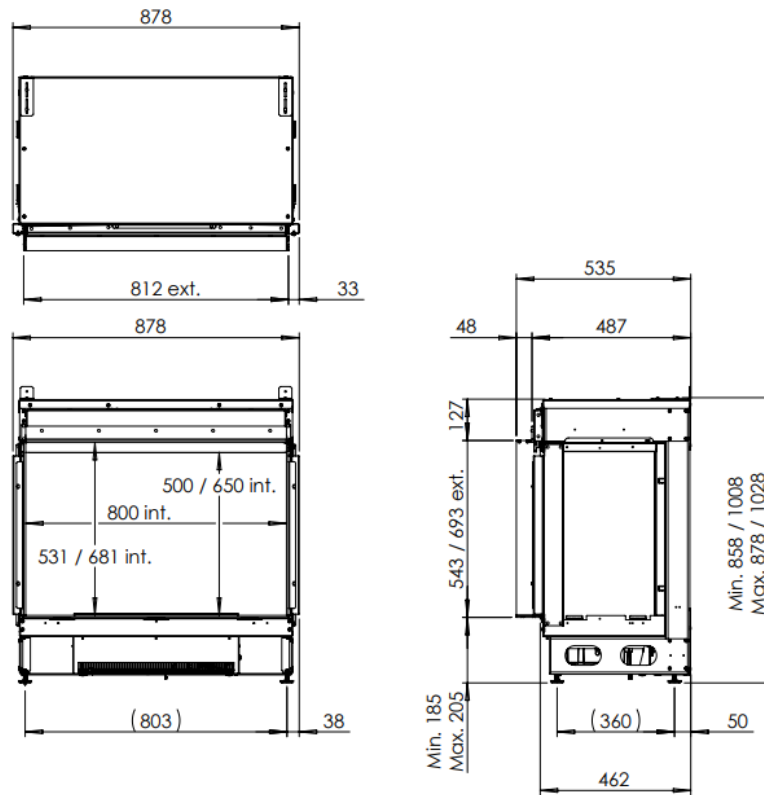

**HUIS & HAARD**

haarden & kachels

Dimensional Drawing e-Matrix 800x500 I + 800/650 I (MkII)