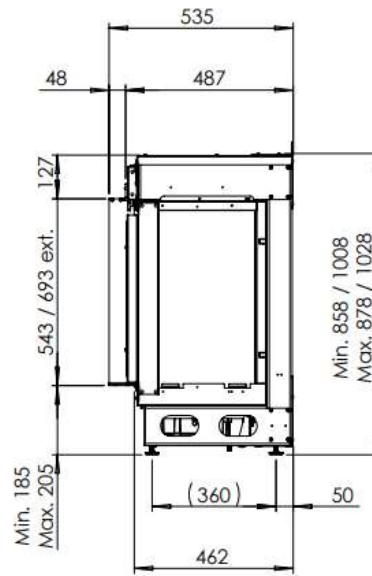

HUIS & HAARD

haarden & kachels

Dimensional Drawing e-MatriX 800x500 I + 800/650 I (MkII)