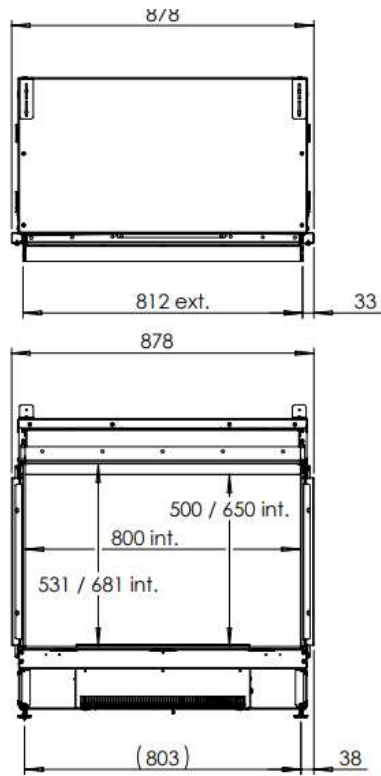

HUIS & HAARD

haarden & kachels

Dimensional Drawing e-MatriX 800x500 I + 800/650 I (MkII)