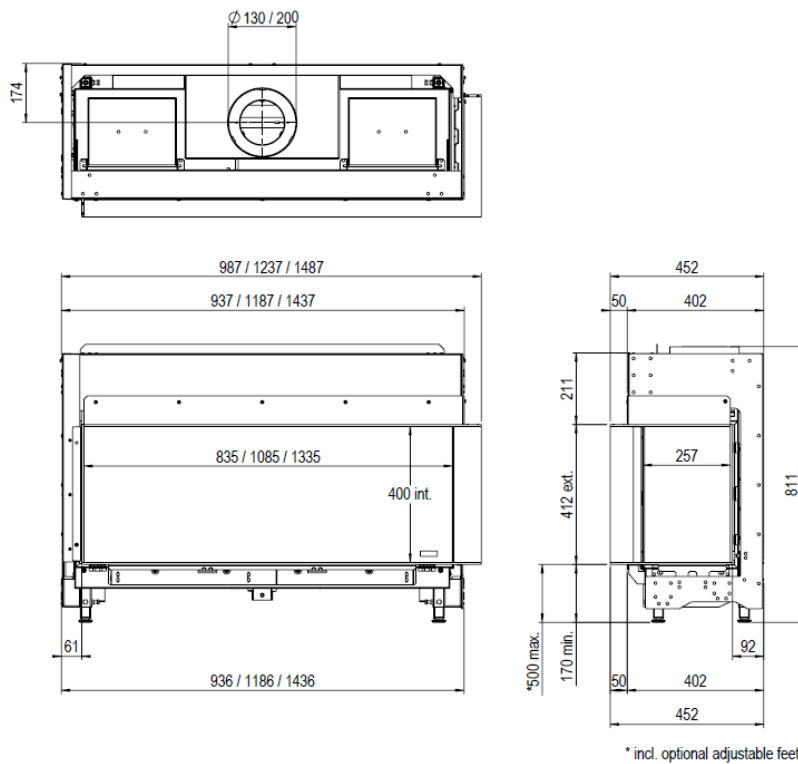

HUIS & HAARD

haarden & kachels

Dimensional Drawing MatriX 800-1050-1300/400 IIL

Dimensional Drawing MatriX 800-1050-1300/400 IIR