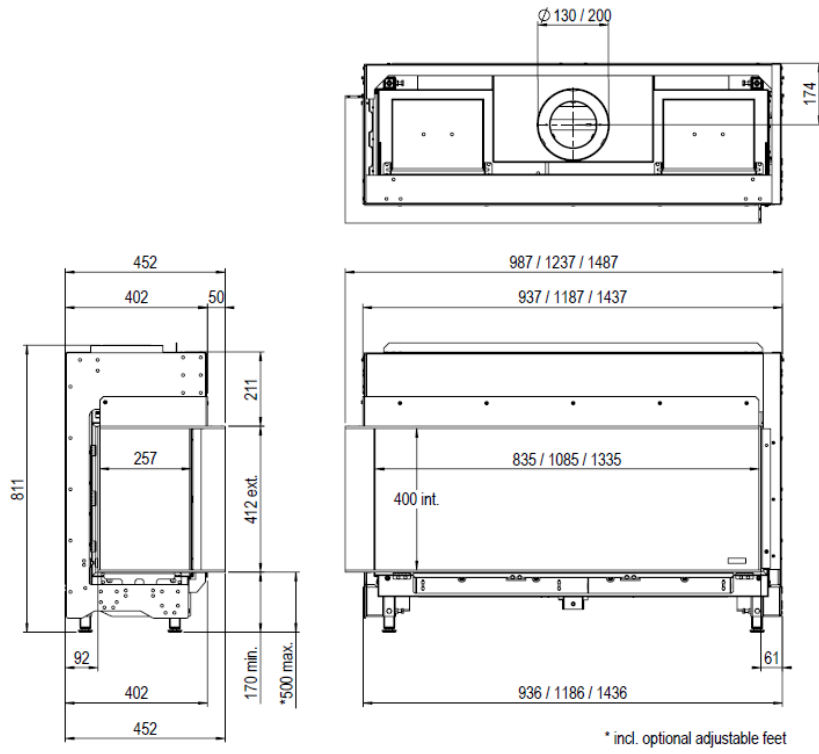

HUIS & HAARD

haarden & kachels

Dimensional Drawing MatriX 800-1050-1300/400 IIL

Dimensional Drawing MatriX 800-1050-1300/400 IIR