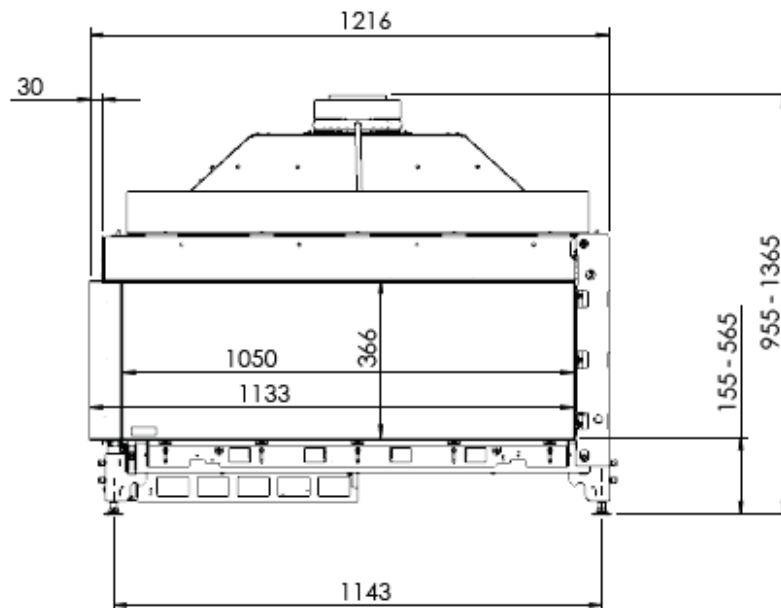

HUIS & HAARD

haarden & kachels

KALFIRE
FIREPLACES

G105-37CL

All dimensions in mm. Modifications under reserve.

21-7-2016 sheet 2 / 3

© All rights reserved. This drawing is sole property of Kal-fire. No part of this drawing may be reproduced, or published, in any form or in any way without prior written permission from Kal-fire.

All dimensions in mm. Modifications under reserve.

21-7-2016 sheet 1 / 3

© All rights reserved. This drawing is sole property of Kal-fire. No part of this drawing may be reproduced, or published, in any form or in any way without prior written permission from Kal-fire.