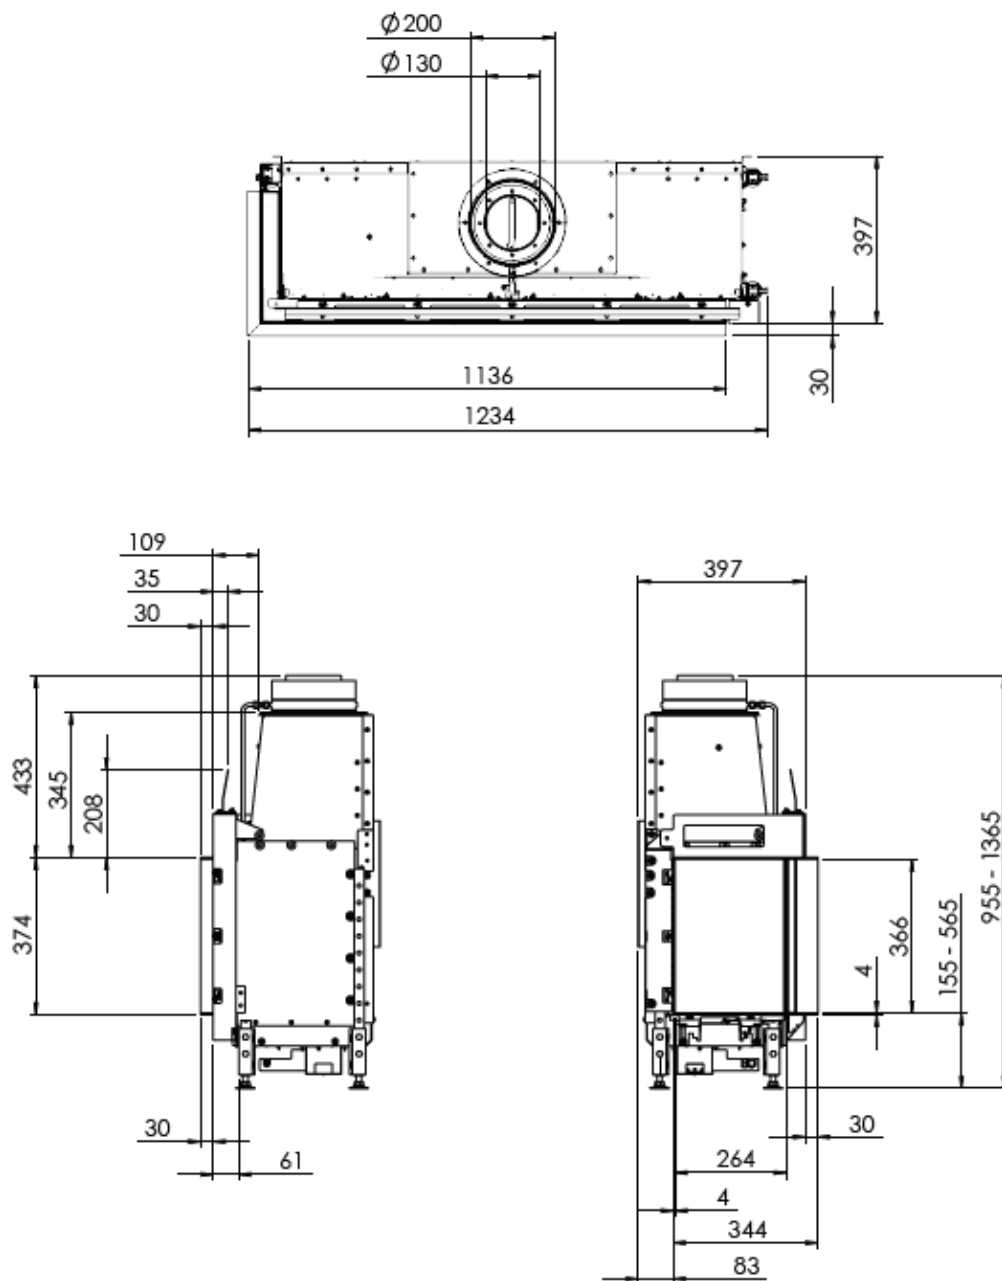

HUIS & HAARD

haarden & kachels

KALFIRE
FIREPLACES

G105-37CL

All dimensions in mm. Modifications under reserve.

21-7-2016 sheet 2 / 3

© All rights reserved. This drawing is sole property of Kal-fire. No part of this drawing may be reproduced, or published, in any form or in any way without prior written permission from Kal-fire.

All dimensions in mm. Modifications under reserve.

21-7-2016 sheet 1 / 3

© All rights reserved. This drawing is sole property of Kal-fire. No part of this drawing may be reproduced, or published, in any form or in any way without prior written permission from Kal-fire.

All dimensions in mm. Modifications under reserve.

21-7-2016 sheet 3 / 3

© All rights reserved. This drawing is sole property of Kal-fire. No part of this drawing may be reproduced, or published, in any form or in any way without prior written permission from Kal-fire.