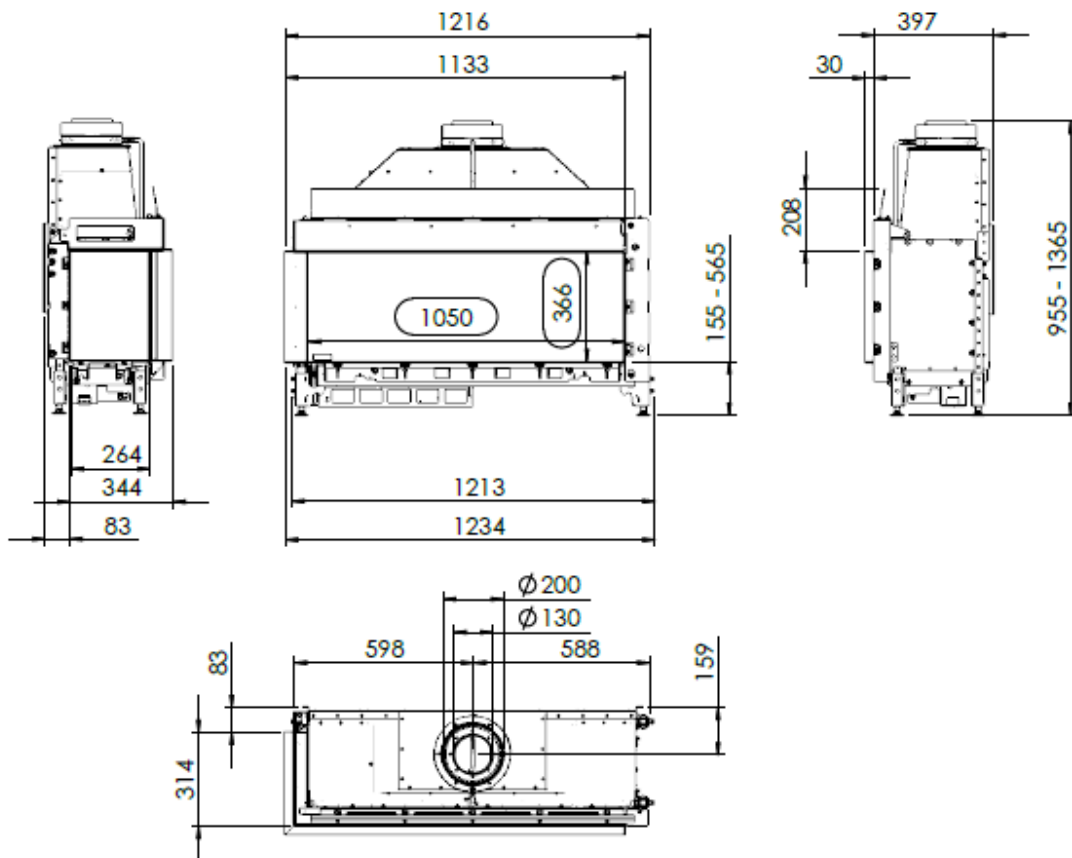

HUIS & HAARD

haarden & kachels

KALFIRE
FIREPLACES

G105-37CL

All dimensions in mm. Modifications under reserve.

21-7-2016 sheet 2 / 3

© All rights reserved. This drawing is sole property of Kal-fire. No part of this drawing may be reproduced, or published, in any form or in any way without prior written permission from Kal-fire.

All dimensions in mm. Modifications under reserve.

21-7-2016 sheet 1 / 3

© All rights reserved. This drawing is sole property of Kal-fire. No part of this drawing may be reproduced, or published, in any form or in any way without prior written permission from Kal-fire.

All dimensions in mm. Modifications under reserve.

21-7-2016 sheet 3 / 3

© All rights reserved. This drawing is sole property of Kal-fire. No part of this drawing may be reproduced, or published, in any form or in any way without prior written permission from Kal-fire.