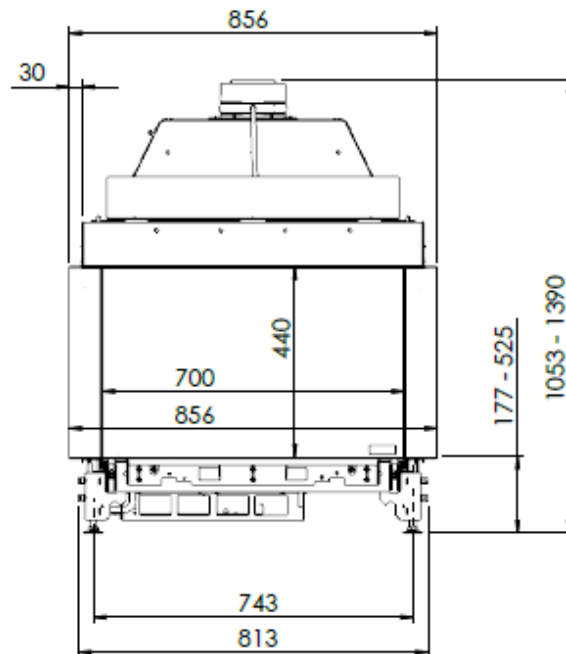

HUIS & HAARD

haarden & kachels

KALFIRE
FIREPLACES

G70-44S

All dimensions in mm. Modifications under reserve.

21-7-2016 sheet 3 / 3

© All rights reserved. This drawing is sole property of Kal-fire. No part of this drawing may be reproduced, or published, in any form or in any way without prior written permission from Kal-fire.

All dimensions in mm. Modifications under reserve.

21-7-2016 sheet 1 / 3

© All rights reserved. This drawing is sole property of Kal-fire. No part of this drawing may be reproduced, or published, in any form or in any way without prior written permission from Kal-fire.

All dimensions in mm. Modifications under reserve.

21-7-2016 sheet 2 / 3

© All rights reserved. This drawing is sole property of Kal-fire. No part of this drawing may be reproduced, or published, in any form or in any way without prior written permission from Kal-fire.