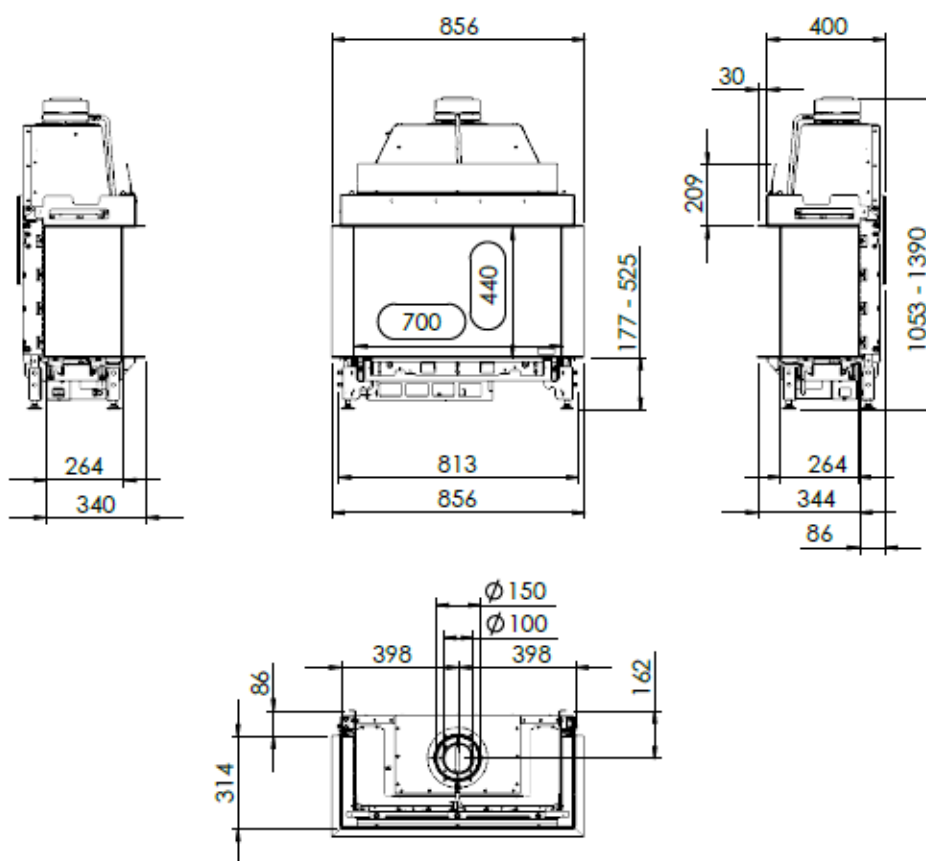

HUIS & HAARD

haarden & kachels

KALFIRE
FIREPLACES

G70-44S

All dimensions in mm. Modifications under reserve.

21-7-2016 sheet 3 / 3

© All rights reserved. This drawing is sole property of Kal-fire. No part of this drawing may be reproduced, or published, in any form or in any way without prior written permission from Kal-fire.

All dimensions in mm. Modifications under reserve.

21-7-2016 sheet 1 / 3

© All rights reserved. This drawing is sole property of Kal-fire. No part of this drawing may be reproduced, or published, in any form or in any way without prior written permission from Kal-fire.

All dimensions in mm. Modifications under reserve.

21-7-2016 sheet 2 / 3

© All rights reserved. This drawing is sole property of Kal-fire. No part of this drawing may be reproduced, or published, in any form or in any way without prior written permission from Kal-fire.