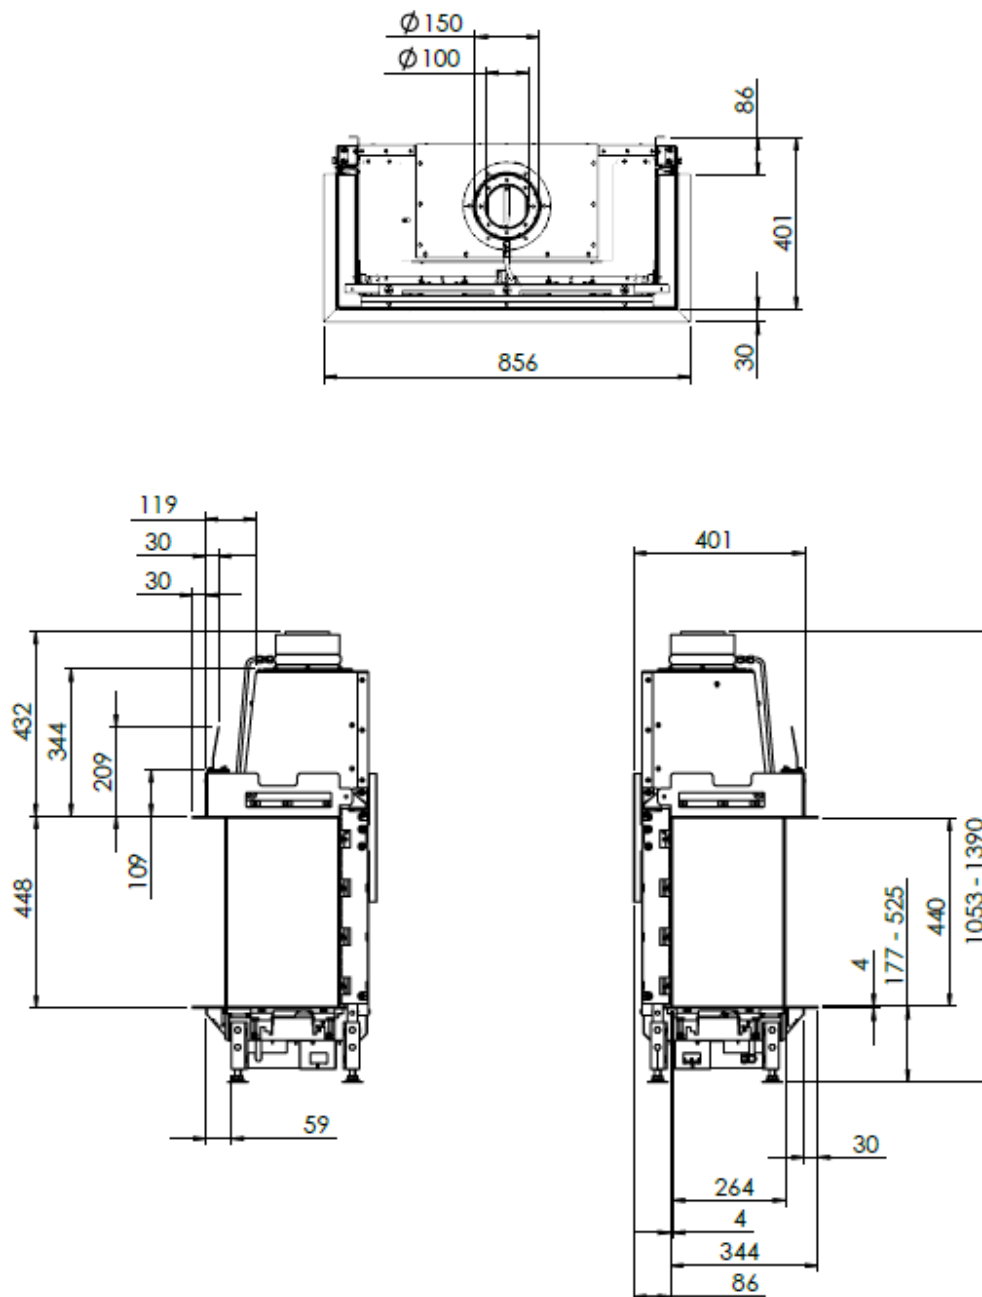

HUIS & HAARD

haarden & kachels

KALFIRE
FIREPLACES

G70-44S

All dimensions in mm. Modifications under reserve.

21-7-2016 sheet 3 / 3

© All rights reserved. This drawing is sole property of Kal-fire. No part of this drawing may be reproduced, or published, in any form or in any way without prior written permission from Kal-fire.

All dimensions in mm. Modifications under reserve.

21-7-2016 sheet 1 / 3

© All rights reserved. This drawing is sole property of Kal-fire. No part of this drawing may be reproduced, or published, in any form or in any way without prior written permission from Kal-fire.

All dimensions in mm. Modifications under reserve.

21-7-2016 sheet 2 / 3

© All rights reserved. This drawing is sole property of Kal-fire. No part of this drawing may be reproduced, or published, in any form or in any way without prior written permission from Kal-fire.