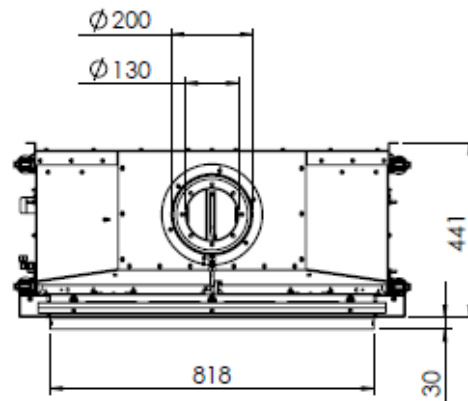

HUIS & HAARD

haarden & kachels

KALFIRE
FIREPLACES

G80-48F

All dimensions in mm. Modifications under reserve.

14-8-2016 sheet 3 / 3

© All rights reserved. This drawing is sole property of Kal-fire. No part of this drawing may be reproduced, or published, in any form or in any way without prior written permission from Kal-fire.

All dimensions in mm. Modifications under reserve.

14-8-2016 sheet 1 / 3

© All rights reserved. This drawing is sole property of Kal-fire. No part of this drawing may be reproduced, or published, in any form or in any way without prior written permission from Kal-fire.