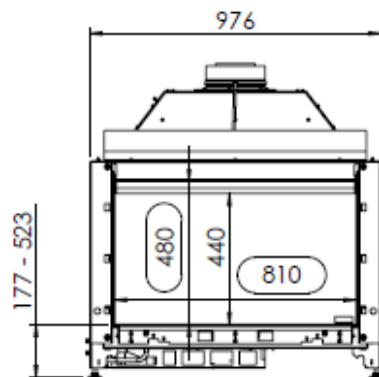

HUIS & HAARD

haarden & kachels

KALFIRE
FIREPLACES

G80-48F

All dimensions in mm. Modifications under reserve.

14-8-2016 sheet 3 / 3

© All rights reserved. This drawing is sole property of Kal-fire. No part of this drawing may be reproduced, or published, in any form or in any way without prior written permission from Kal-fire.