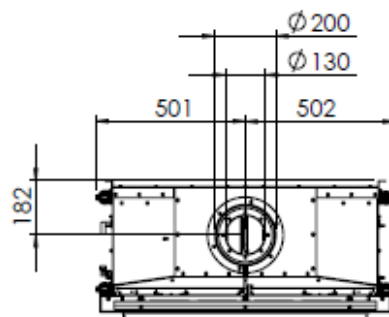

HUIS & HAARD

haarden & kachels

KALFIRE
FIREPLACES

G80-48F

All dimensions in mm. Modifications under reserve.

14-8-2016 sheet 3 / 3

© All rights reserved. This drawing is sole property of Kal-fire. No part of this drawing may be reproduced, or published, in any form or in any way without prior written permission from Kal-fire.

All dimensions in mm. Modifications under reserve.

14-8-2016 sheet 1 / 3

© All rights reserved. This drawing is sole property of Kal-fire. No part of this drawing may be reproduced, or published, in any form or in any way without prior written permission from Kal-fire.

All dimensions in mm. Modifications under reserve.

14-8-2016 sheet 2 / 3

© All rights reserved. This drawing is sole property of Kal-fire. No part of this drawing may be reproduced, or published, in any form or in any way without prior written permission from Kal-fire.