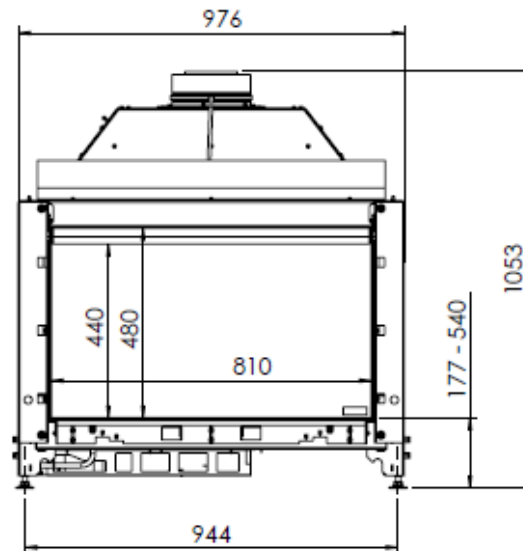

HUIS & HAARD

haarden & kachels

KALFIRE
FIREPLACES

G80-48F

All dimensions in mm. Modifications under reserve.

14-8-2016 sheet 3 / 3

© All rights reserved. This drawing is sole property of Kal-fire. No part of this drawing may be reproduced, or published, in any form or in any way without prior written permission from Kal-fire.

All dimensions in mm. Modifications under reserve.

14-8-2016 sheet 1 / 3

© All rights reserved. This drawing is sole property of Kal-fire. No part of this drawing may be reproduced, or published, in any form or in any way without prior written permission from Kal-fire.