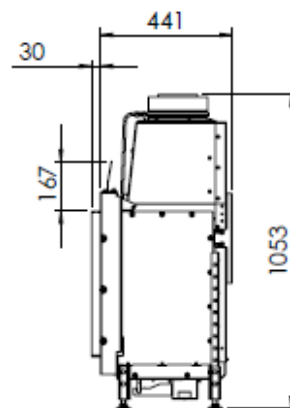

HUIS & HAARD

haarden & kachels

KALFIRE
FIREPLACES

G80-48F

All dimensions in mm. Modifications under reserve.

14-8-2016 sheet 3 / 3

© All rights reserved. This drawing is sole property of Kal-fire. No part of this drawing may be reproduced, or published, in any form or in any way without prior written permission from Kal-fire.

All dimensions in mm. Modifications under reserve.

14-8-2016 sheet 1 / 3

© All rights reserved. This drawing is sole property of Kal-fire. No part of this drawing may be reproduced, or published, in any form or in any way without prior written permission from Kal-fire.

All dimensions in mm. Modifications under reserve.

14-8-2016 sheet 2 / 3

© All rights reserved. This drawing is sole property of Kal-fire. No part of this drawing may be reproduced, or published, in any form or in any way without prior written permission from Kal-fire.