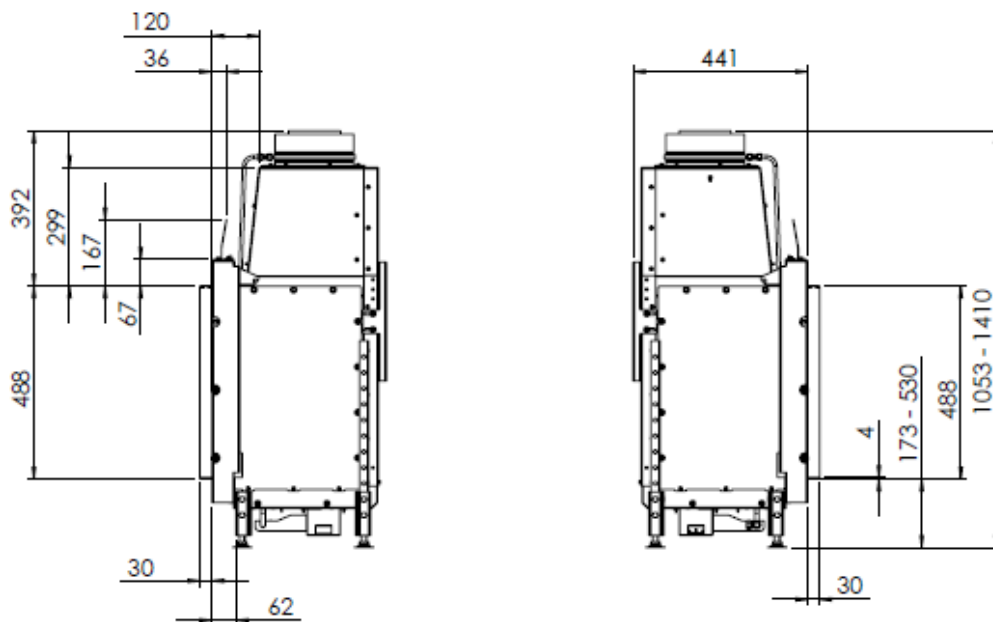

HUIS & HAARD

haarden & kachels

KALFIRE
FIREPLACES

G80-48F

All dimensions in mm. Modifications under reserve.

14-8-2016 sheet 3 / 3

© All rights reserved. This drawing is sole property of Kal-fire. No part of this drawing may be reproduced, or published, in any form or in any way without prior written permission from Kal-fire.

All dimensions in mm. Modifications under reserve.

14-8-2016 sheet 1 / 3

© All rights reserved. This drawing is sole property of Kal-fire. No part of this drawing may be reproduced, or published, in any form or in any way without prior written permission from Kal-fire.

All dimensions in mm. Modifications under reserve.

14-8-2016 sheet 2 / 3

© All rights reserved. This drawing is sole property of Kal-fire. No part of this drawing may be reproduced, or published, in any form or in any way without prior written permission from Kal-fire.