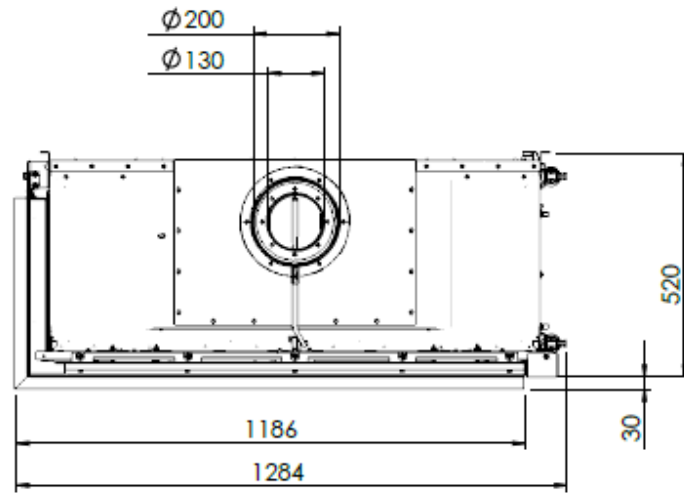

**HUIS & HAARD**

haarden & kachels

**KALFIRE**  
FIREPLACES

GP110-55CL

All dimensions in mm. Modifications under reserve.

21-7-2016 sheet 1 / 3

© All rights reserved. This drawing is sole property of Kal-fire. No part of this drawing may be reproduced, or published, in any form or in any way without prior written permission from Kal-fire.

All dimensions in mm. Modifications under reserve.

21-7-2016 sheet 2 / 3

© All rights reserved. This drawing is sole property of Kal-fire. No part of this drawing may be reproduced, or published, in any form or in any way without prior written permission from Kal-fire.

All dimensions in mm. Modifications under reserve.

21-7-2016 sheet 3 / 3

© All rights reserved. This drawing is sole property of Kal-fire. No part of this drawing may be reproduced, or published, in any form or in any way without prior written permission from Kal-fire.