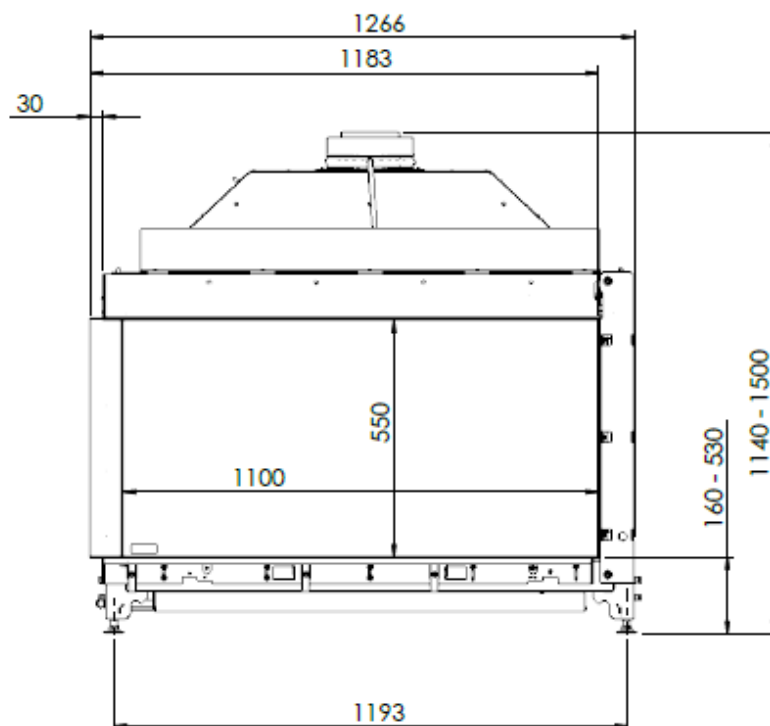

**HUIS & HAARD**

haarden & kachels

**KALFIRE**  
FIREPLACES

GP110-55CL

All dimensions in mm. Modifications under reserve.

21-7-2016 sheet 1 / 3

© All rights reserved. This drawing is sole property of Kal-fire. No part of this drawing may be reproduced, or published, in any form or in any way without prior written permission from Kal-fire.

All dimensions in mm. Modifications under reserve.

21-7-2016 sheet 2 / 3

© All rights reserved. This drawing is sole property of Kal-fire. No part of this drawing may be reproduced, or published, in any form or in any way without prior written permission from Kal-fire.

All dimensions in mm. Modifications under reserve.

21-7-2016 sheet 3 / 3

© All rights reserved. This drawing is sole property of Kal-fire. No part of this drawing may be reproduced, or published, in any form or in any way without prior written permission from Kal-fire.