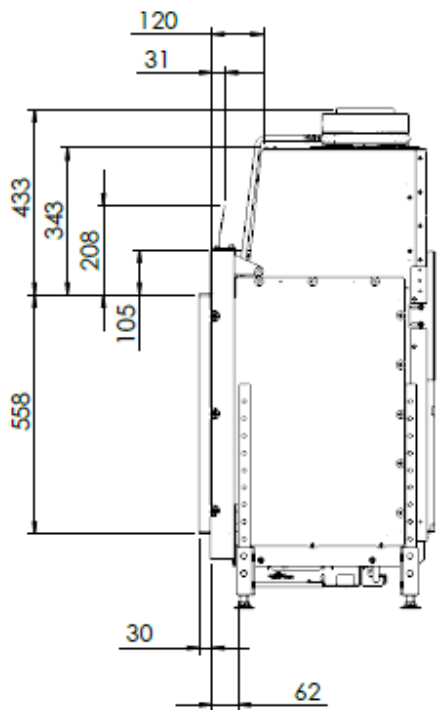

**HUIS & HAARD**

haarden & kachels

**KALFIRE**  
FIREPLACES

GP110-55CL

All dimensions in mm. Modifications under reserve.

21-7-2016 sheet 1 / 3

© All rights reserved. This drawing is sole property of Kal-fire. No part of this drawing may be reproduced, or published, in any form or in any way without prior written permission from Kal-fire.

All dimensions in mm. Modifications under reserve.

21-7-2016 sheet 2 / 3

© All rights reserved. This drawing is sole property of Kal-fire. No part of this drawing may be reproduced, or published, in any form or in any way without prior written permission from Kal-fire.

All dimensions in mm. Modifications under reserve.

21-7-2016 sheet 3 / 3

© All rights reserved. This drawing is sole property of Kal-fire. No part of this drawing may be reproduced, or published, in any form or in any way without prior written permission from Kal-fire.