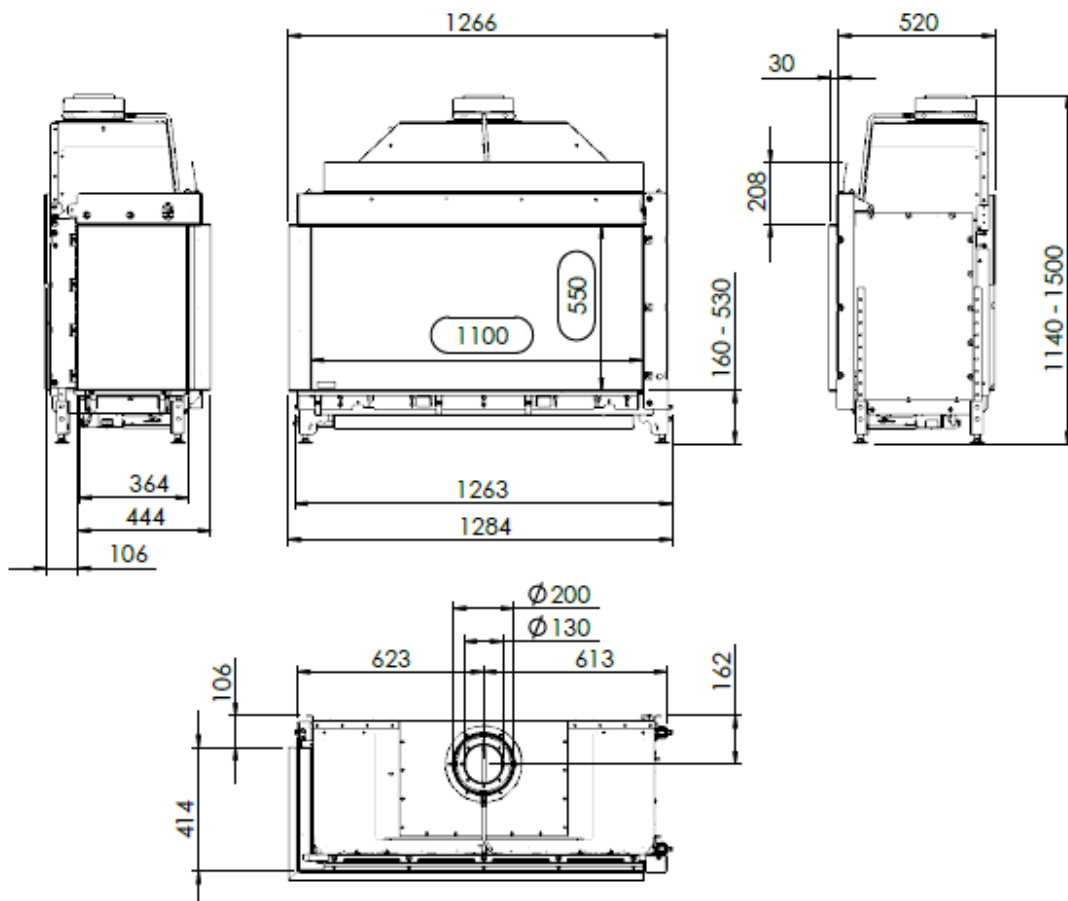

**HUIS & HAARD**

haarden & kachels

**KALFIRE**  
FIREPLACES

GP110-55CL

All dimensions in mm. Modifications under reserve.

21-7-2016 sheet 1 / 3

© All rights reserved. This drawing is sole property of Kal-fire. No part of this drawing may be reproduced, or published, in any form or in any way without prior written permission from Kal-fire.

All dimensions in mm. Modifications under reserve.

21-7-2016 sheet 2 / 3

© All rights reserved. This drawing is sole property of Kal-fire. No part of this drawing may be reproduced, or published, in any form or in any way without prior written permission from Kal-fire.

All dimensions in mm. Modifications under reserve.

21-7-2016 sheet 3 / 3

© All rights reserved. This drawing is sole property of Kal-fire. No part of this drawing may be reproduced, or published, in any form or in any way without prior written permission from Kal-fire.