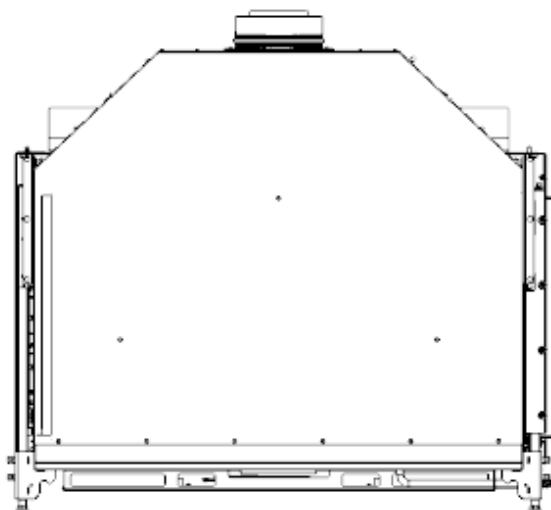

**HUIS & HAARD**

haarden & kachels

**KALFIRE**  
FIREPLACES

GP110-55CL

All dimensions in mm. Modifications under reserve.

21-7-2016 sheet 1 / 3

© All rights reserved. This drawing is sole property of Kal-fire. No part of this drawing may be reproduced, or published, in any form or in any way without prior written permission from Kal-fire.

All dimensions in mm. Modifications under reserve.

21-7-2016 sheet 2 / 3

© All rights reserved. This drawing is sole property of Kal-fire. No part of this drawing may be reproduced, or published, in any form or in any way without prior written permission from Kal-fire.