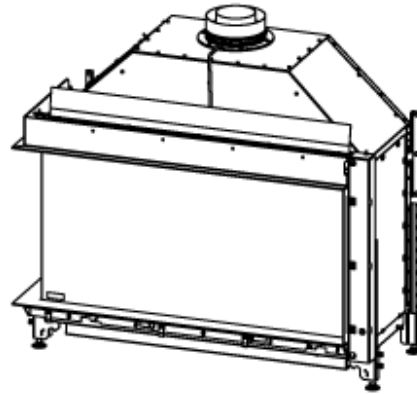

**HUIS & HAARD**

haarden & kachels

**KALFIRE**  
FIREPLACES

GP110-55CL

All dimensions in mm. Modifications under reserve.

21-7-2016 sheet 1 / 3

© All rights reserved. This drawing is sole property of Kal-fire. No part of this drawing may be reproduced, or published, in any form or in any way without prior written permission from Kal-fire.