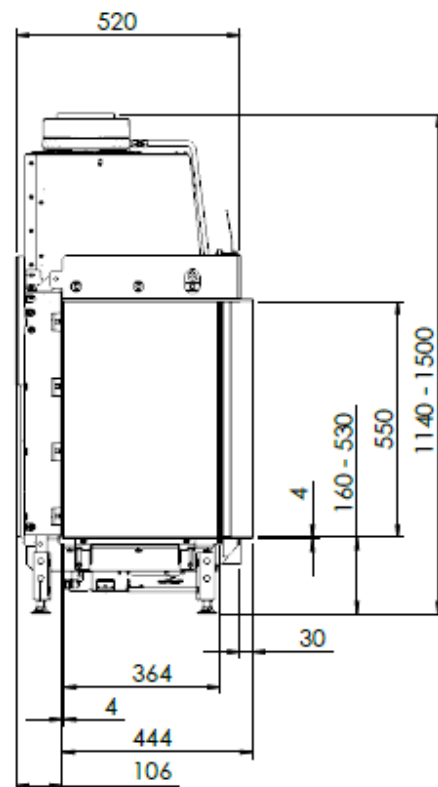

**HUIS & HAARD**

haarden & kachels

**KALFIRE**  
FIREPLACES

GP110-55CL

All dimensions in mm. Modifications under reserve.

21-7-2016 sheet 1 / 3

© All rights reserved. This drawing is sole property of Kal-fire. No part of this drawing may be reproduced, or published, in any form or in any way without prior written permission from Kal-fire.

All dimensions in mm. Modifications under reserve.

21-7-2016 sheet 2 / 3

© All rights reserved. This drawing is sole property of Kal-fire. No part of this drawing may be reproduced, or published, in any form or in any way without prior written permission from Kal-fire.

All dimensions in mm. Modifications under reserve.

21-7-2016 sheet 3 / 3

© All rights reserved. This drawing is sole property of Kal-fire. No part of this drawing may be reproduced, or published, in any form or in any way without prior written permission from Kal-fire.