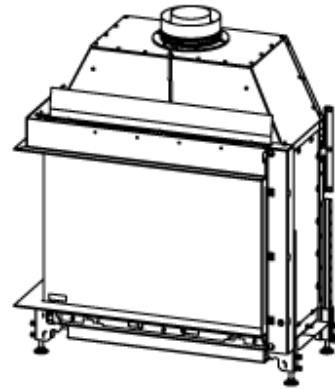

HUIS & HAARD

haarden & kachels

KALFIRE
FIREPLACES

GP80-55CL

All dimensions in mm. Modifications under reserve.

21-7-2016 sheet 1 / 3

© All rights reserved. This drawing is sole property of Kal-fire. No part of this drawing may be reproduced, or published, in any form or in any way without prior written permission from Kal-fire.