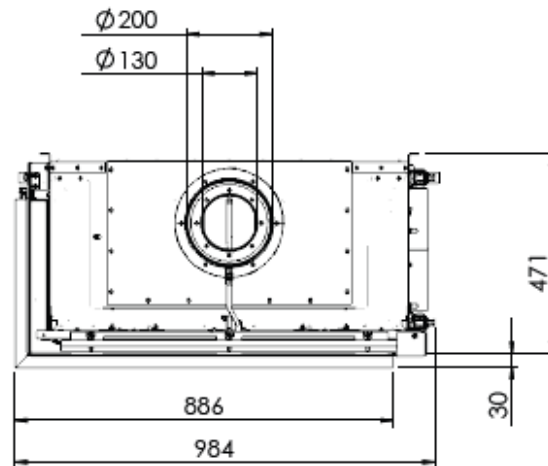

HUIS & HAARD

haarden & kachels

KALFIRE
FIREPLACES

GP80-55CL

All dimensions in mm. Modifications under reserve.

21-7-2016 sheet 1 / 3

© All rights reserved. This drawing is sole property of Kal-fire. No part of this drawing may be reproduced, or published, in any form or in any way without prior written permission from Kal-fire.

All dimensions in mm. Modifications under reserve.

21-7-2016 sheet 2 / 3

© All rights reserved. This drawing is sole property of Kal-fire. No part of this drawing may be reproduced, or published, in any form or in any way without prior written permission from Kal-fire.

All dimensions in mm. Modifications under reserve.

21-7-2016 sheet 3 / 3

© All rights reserved. This drawing is sole property of Kal-fire. No part of this drawing may be reproduced, or published, in any form or in any way without prior written permission from Kal-fire.