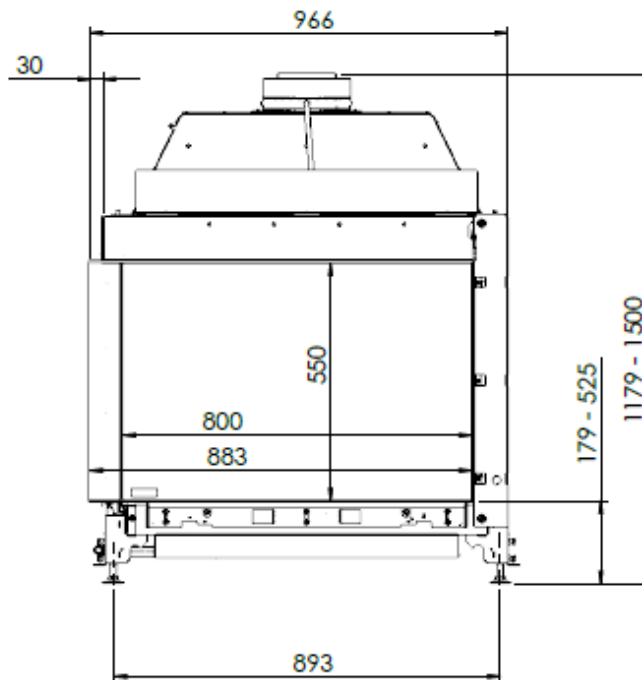

HUIS & HAARD

haarden & kachels

KALFIRE
FIREPLACES

GP80-55CL

All dimensions in mm. Modifications under reserve.

21-7-2016 sheet 1 / 3

© All rights reserved. This drawing is sole property of Kal-fire. No part of this drawing may be reproduced, or published, in any form or in any way without prior written permission from Kal-fire.

All dimensions in mm. Modifications under reserve.

21-7-2016 sheet 2 / 3

© All rights reserved. This drawing is sole property of Kal-fire. No part of this drawing may be reproduced, or published, in any form or in any way without prior written permission from Kal-fire.

All dimensions in mm. Modifications under reserve.

21-7-2016 sheet 3 / 3

© All rights reserved. This drawing is sole property of Kal-fire. No part of this drawing may be reproduced, or published, in any form or in any way without prior written permission from Kal-fire.