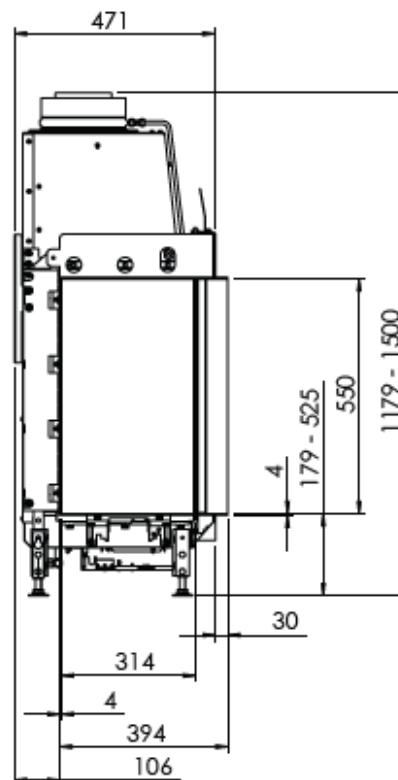

HUIS & HAARD

haarden & kachels

KALFIRE
FIREPLACES

GP80-55CL

All dimensions in mm. Modifications under reserve.

21-7-2016 sheet 1 / 3

© All rights reserved. This drawing is sole property of Kal-fire. No part of this drawing may be reproduced, or published, in any form or in any way without prior written permission from Kal-fire.

All dimensions in mm. Modifications under reserve.

21-7-2016 sheet 2 / 3

© All rights reserved. This drawing is sole property of Kal-fire. No part of this drawing may be reproduced, or published, in any form or in any way without prior written permission from Kal-fire.

All dimensions in mm. Modifications under reserve.

21-7-2016 sheet 3 / 3

© All rights reserved. This drawing is sole property of Kal-fire. No part of this drawing may be reproduced, or published, in any form or in any way without prior written permission from Kal-fire.