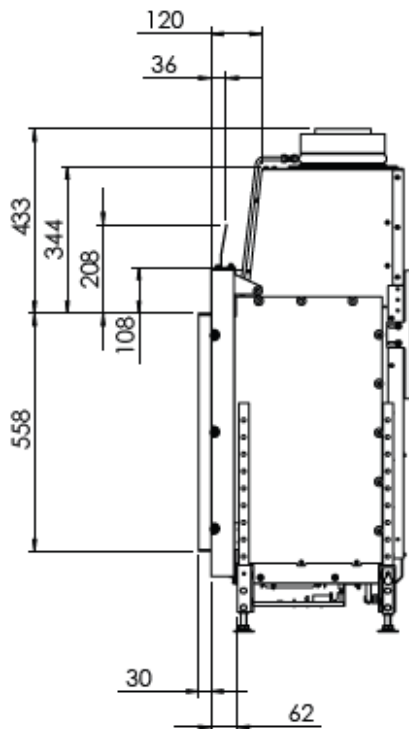

HUIS & HAARD

haarden & kachels

KALFIRE
FIREPLACES

GP80-55CL

All dimensions in mm. Modifications under reserve.

21-7-2016 sheet 1 / 3

© All rights reserved. This drawing is sole property of Kal-fire. No part of this drawing may be reproduced, or published, in any form or in any way without prior written permission from Kal-fire.

All dimensions in mm. Modifications under reserve.

21-7-2016 sheet 2 / 3

© All rights reserved. This drawing is sole property of Kal-fire. No part of this drawing may be reproduced, or published, in any form or in any way without prior written permission from Kal-fire.

All dimensions in mm. Modifications under reserve.

21-7-2016 sheet 3 / 3

© All rights reserved. This drawing is sole property of Kal-fire. No part of this drawing may be reproduced, or published, in any form or in any way without prior written permission from Kal-fire.