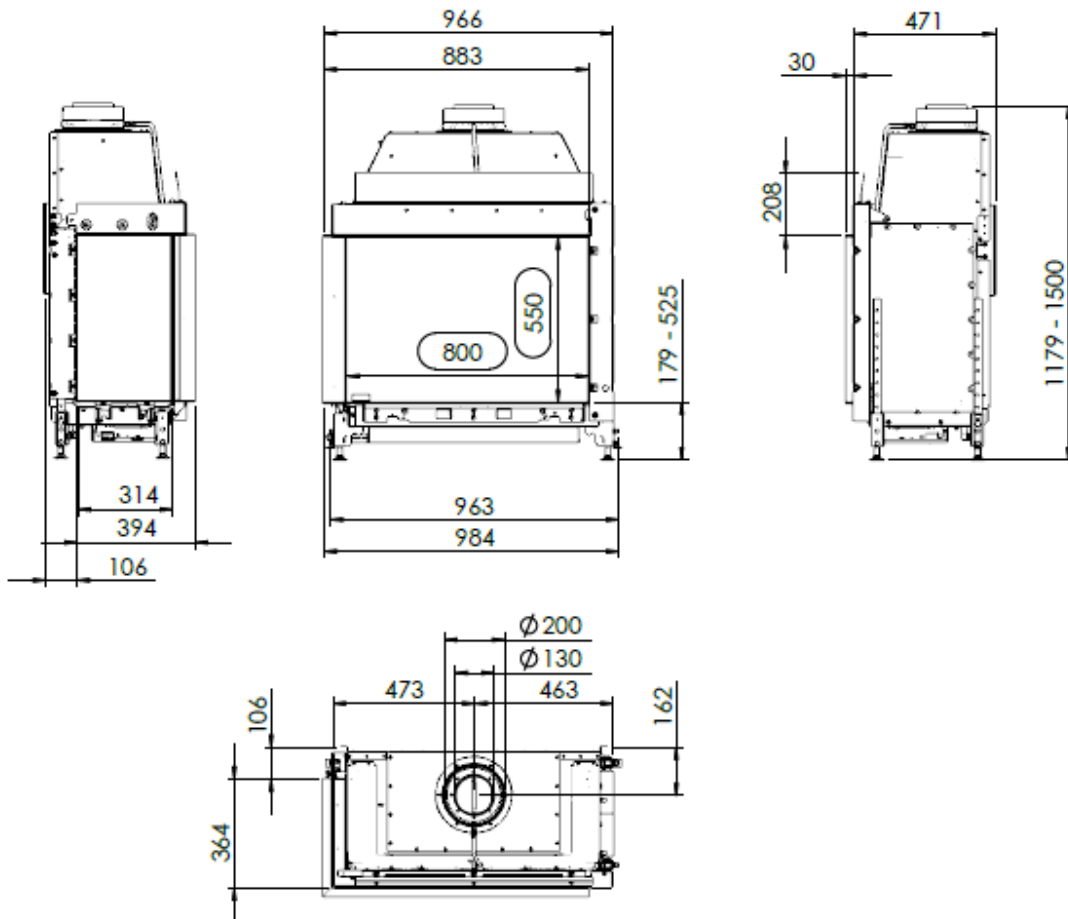

HUIS & HAARD

haarden & kachels

KALFIRE
FIREPLACES

GP80-55CL

All dimensions in mm. Modifications under reserve.

21-7-2016 sheet 1 / 3

© All rights reserved. This drawing is sole property of Kal-fire. No part of this drawing may be reproduced, or published, in any form or in any way without prior written permission from Kal-fire.

All dimensions in mm. Modifications under reserve.

21-7-2016 sheet 2 / 3

© All rights reserved. This drawing is sole property of Kal-fire. No part of this drawing may be reproduced, or published, in any form or in any way without prior written permission from Kal-fire.

All dimensions in mm. Modifications under reserve.

21-7-2016 sheet 3 / 3

© All rights reserved. This drawing is sole property of Kal-fire. No part of this drawing may be reproduced, or published, in any form or in any way without prior written permission from Kal-fire.