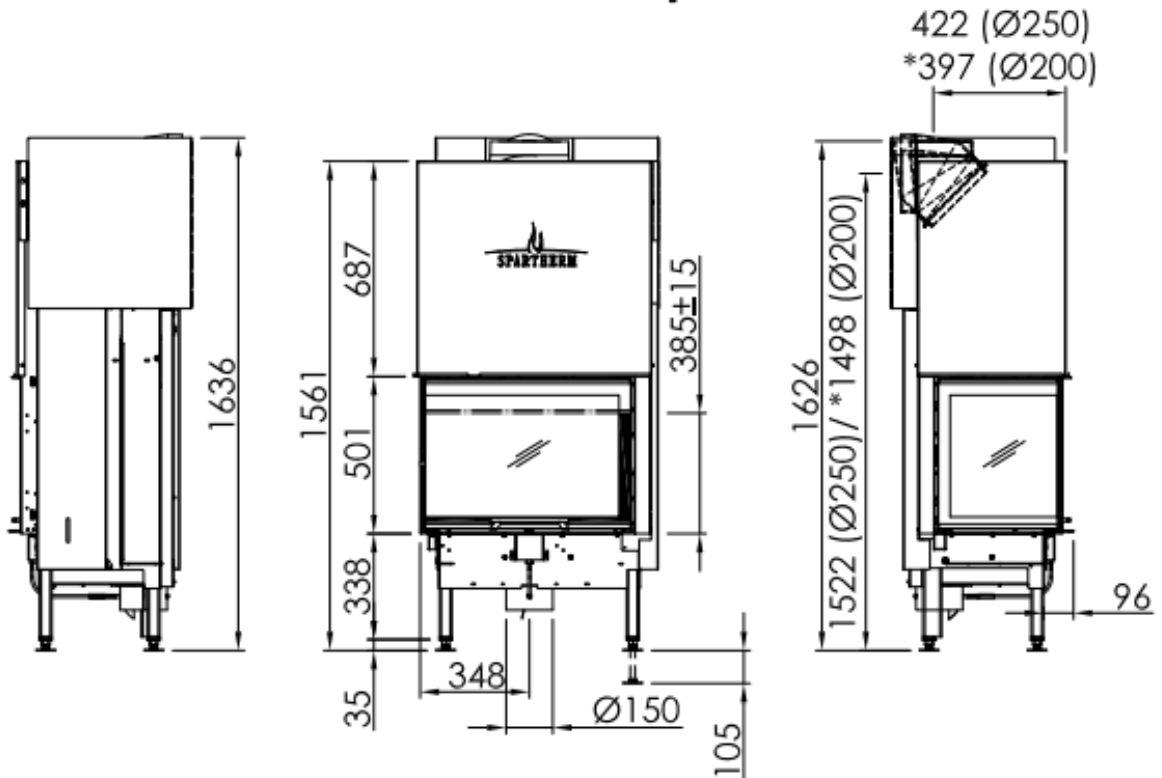

HUIS & HAARD

haarden & kachels

Varia 2L-68h-4S			 SPARTHERM® <small>The Fire Company</small>
LINEAR 4S	RLA	2019/06	

 ~1:20