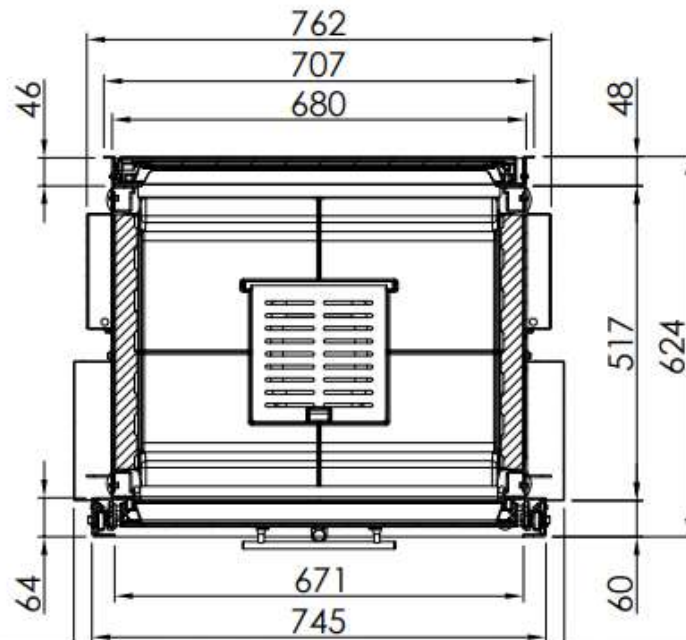

# HUIS & HAARD

haarden & kachels

Varia FDh-4S 2018

Linear 4S

2018/02/12

-1:20

Varia FDh-4S-51/57 2018 + WLM

LINEAR 4S