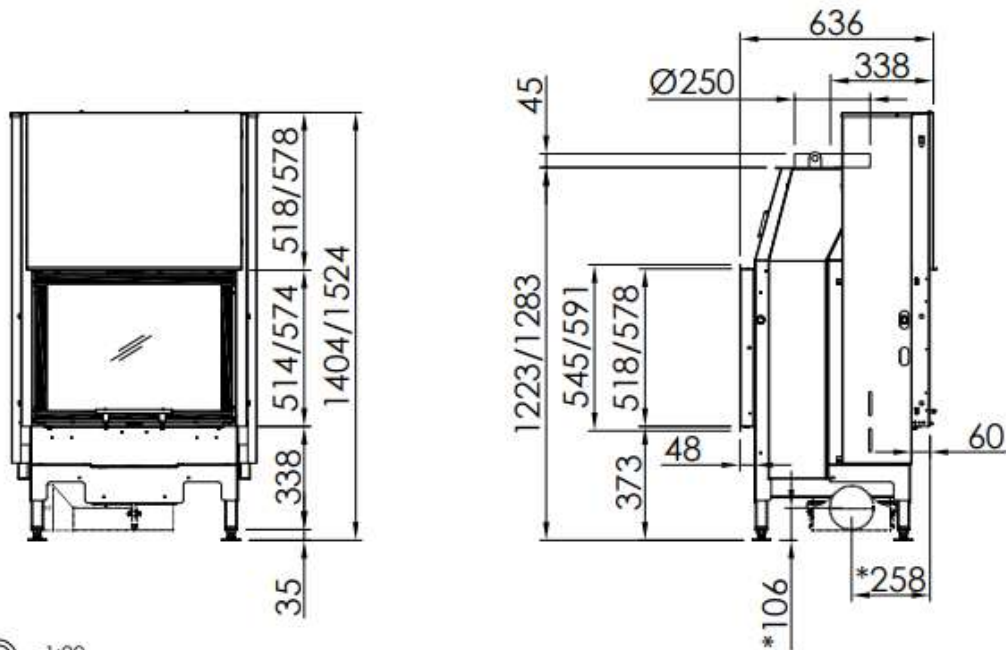

# HUIS & HAARD

haarden & kachels

Varia FDh-4S 2018

Linear 4S

2018/02/12

-1:20

Varia FDh-4S-51/57 2018 + WLM

LINEAR 4S