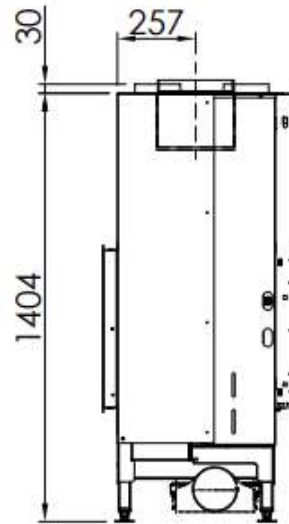

Varia FDh-4S-51/57 2018 + WLM

LINEAR 4S

2018/02/23