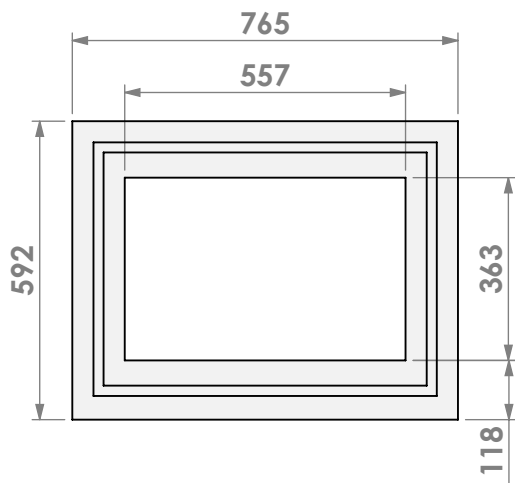

*= optional air inlet $\varnothing$ 125 mm

barbas

Barbas Bellfires B.V.
Hallenstraat 17
5531 AB Bladel
The Netherlands
www.barbasbellfires.com

Name: Unilux-6 70 45'steel door classic frame

Modifications reserved

Scale: 1:15
Unit: mm

Version: 0