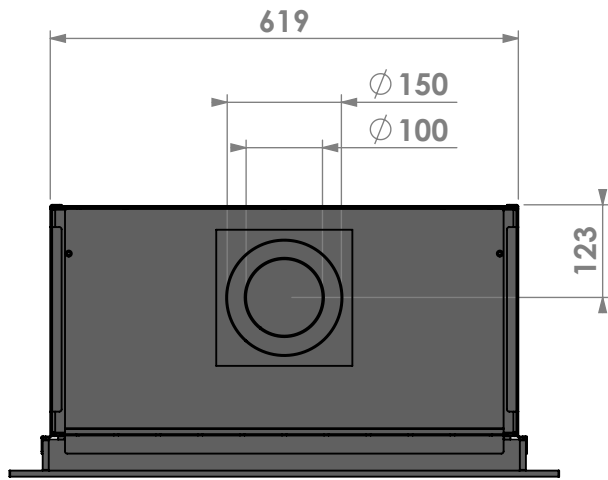

klassiek kader 52mm
classic frame 52mm
cadre classique 52mm
klassischer Rahmen 52mm

bellfires

Barbas Bellfires B.V.
Hallenstraat 17
5531 AB Bladel
The Netherlands
www.barbasbellfires.com

Name: **Smart Bell 65-60**

Modifications
reserved

Projection:

American

Scale:

1:10

Version:

Unit:

mm