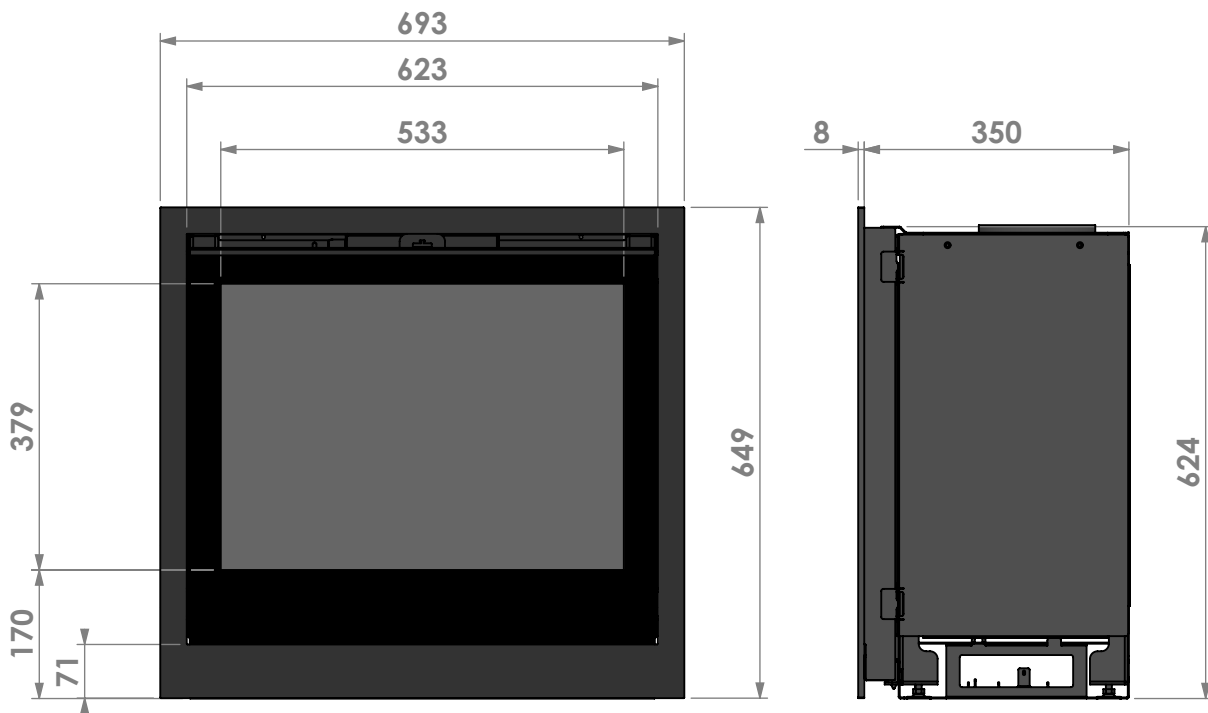

klassiek kader 35mm
classic frame 35mm
cadre classique 35mm
klassischer Rahmen 35mm

bellfires

Barbas Bellfires B.V.
Hallenstraat 17
5531 AB Bladel
The Netherlands
www.barbasbellfires.com

Name: **Smart Bell 65-60**

Modifications
reserved

Projection:

American

Scale:

1:10

Version:

Unit:

mm