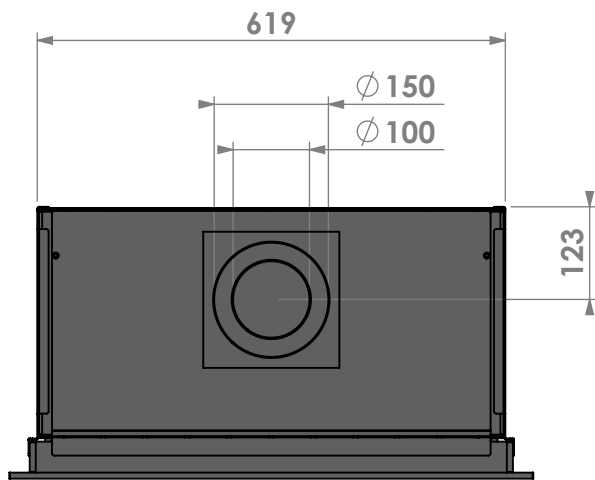

Scale: **1:10**
 Unit: **mm**

Version:

klassiek kader 35mm
 classic frame 35mm
 cadre classique 35mm
 klassischer Rahmen 35mm

bellfires

Barbas Bellfires B.V.
 Hallenstraat 17
 5531 AB Bladel
 The Netherlands
www.barbasbellfires.com

Name: **Smart Bell 65-60**

Modifications
 reserved

Projection:

American

Scale:

1:10

Version:

Unit:

Modifications
 reserved

Projection:

American

Scale:

1:10

Version:

Unit:

mm