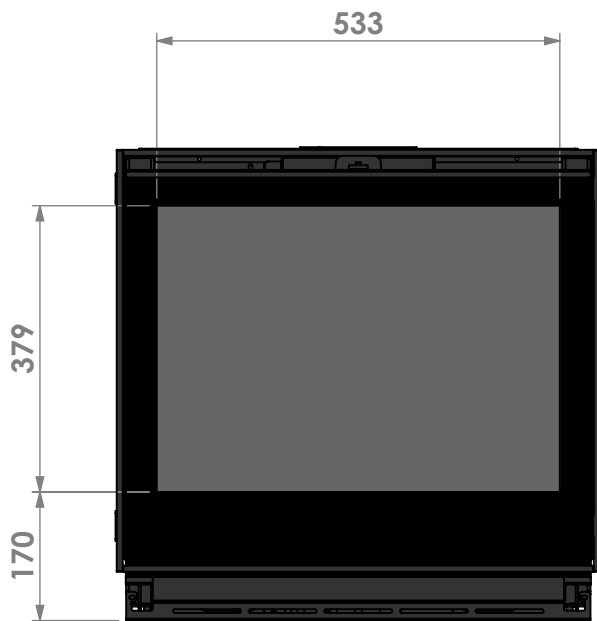

Modifications
 reserved

Projection:

American

Scale:

1:10

Version:

Unit:

mm