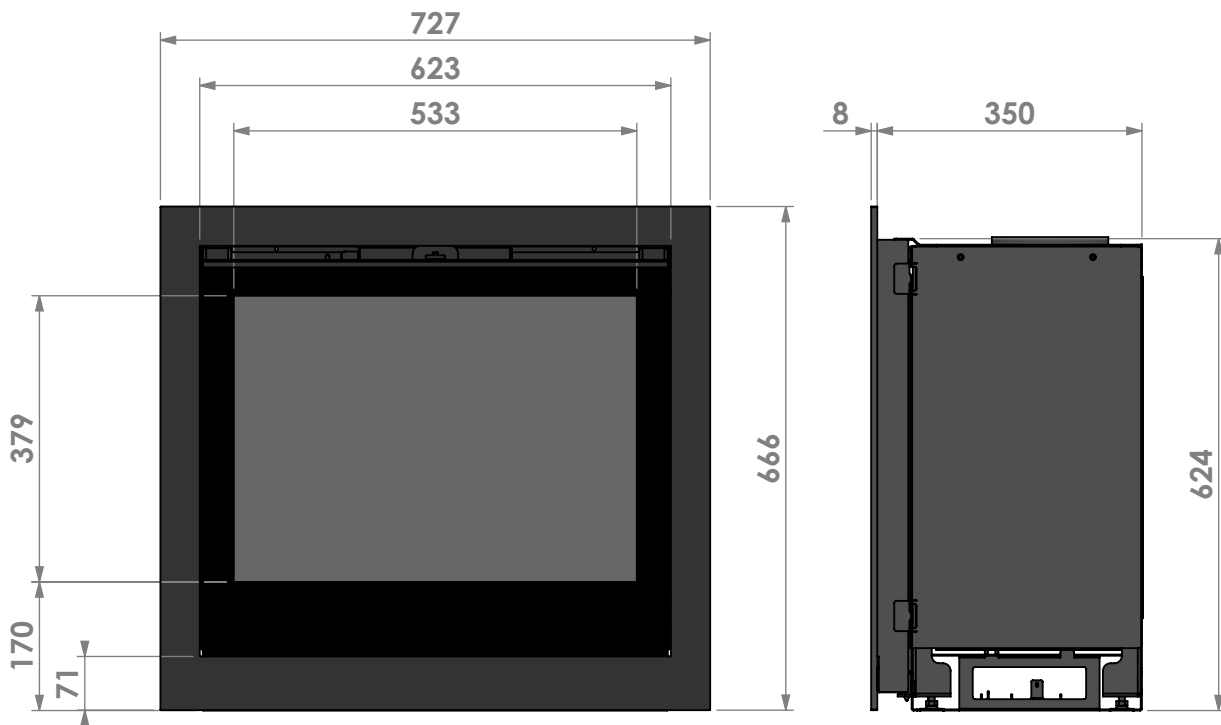

klassiek kader 52mm
classic frame 52mm
cadre classique 52mm
klassischer Rahmen 52mm

bellfires

Barbas Bellfires B.V.
Hallenstraat 17
5531 AB Bladel
The Netherlands
www.barbasbellfires.com

Name: **Smart Bell 65-60**

Modifications
reserved

Projection:

American

Scale:

1:10

Version:

Unit:

mm