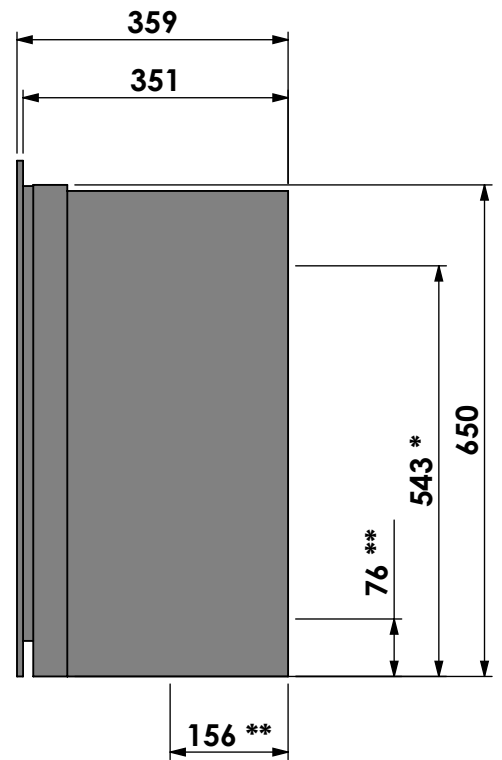

* = optional flue gas outlet $\varnothing$ 130 mm
** = optional air inlet $\varnothing$ 80 mm

barbas

Babas Bellfires B.V.
Hallenstraat 17
5531 AB Bladel
The Netherlands
www.barbasbellfires.com

Name: **Unilux-6 55 classic frame**

Modifications reserved

Scale: **1:10**
Unit: **mm**

Version: **0**