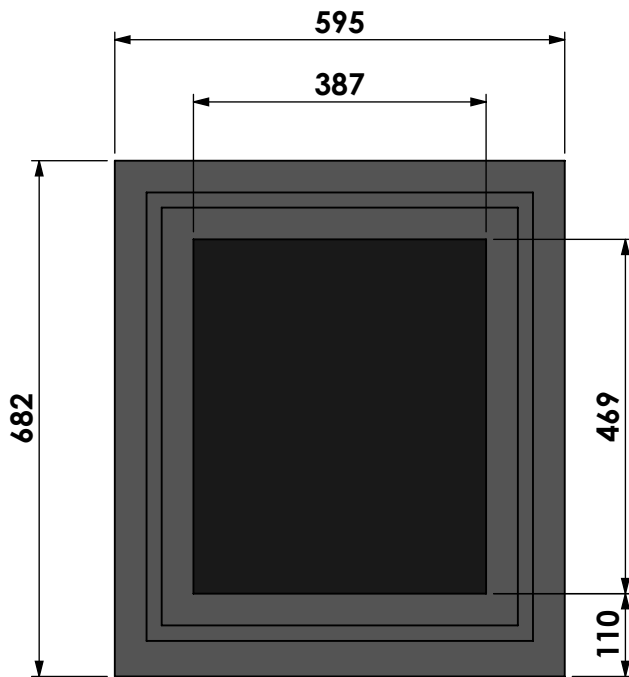

* = optional flue gas outlet $\varnothing$ 130 mm
** = optional air inlet $\varnothing$ 80 mm

barbas

Babas Bellfires B.V.
Hallenstraat 17
5531 AB Bladel
The Netherlands
www.barbasbellfires.com

Name: **Unilux-6 55 classic frame**

Modifications reserved

Scale: **1:10**
Unit: **mm**

Version: **0**